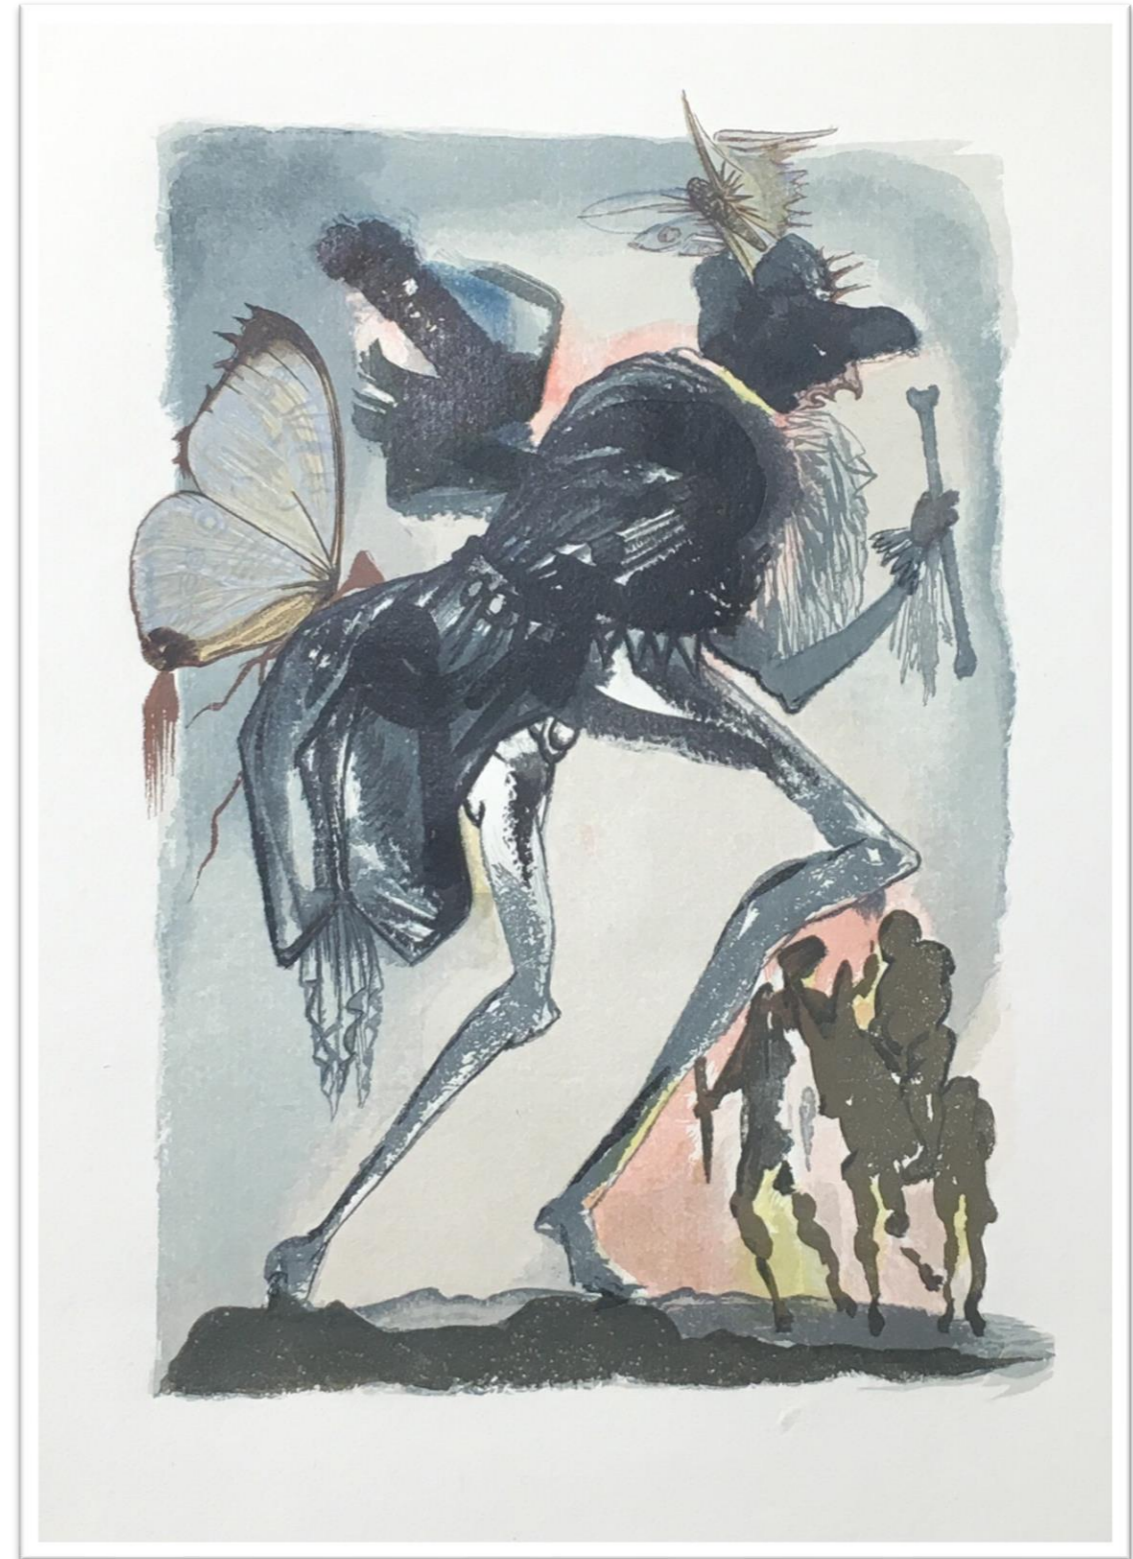

Xylograph
1959

The Official Catalog of The Graphic Works of Salvador
Dali A. Field 59-1, p. 20-21

XI-TALENTS DES DEUX CONJOINTS

32.2 cm x 22.4 cm

LE TRICORNE

Xylograph

1959

The Official Catalog of The Graphic Works of Salvador
Dali A. Field 59-1, p. 20-21