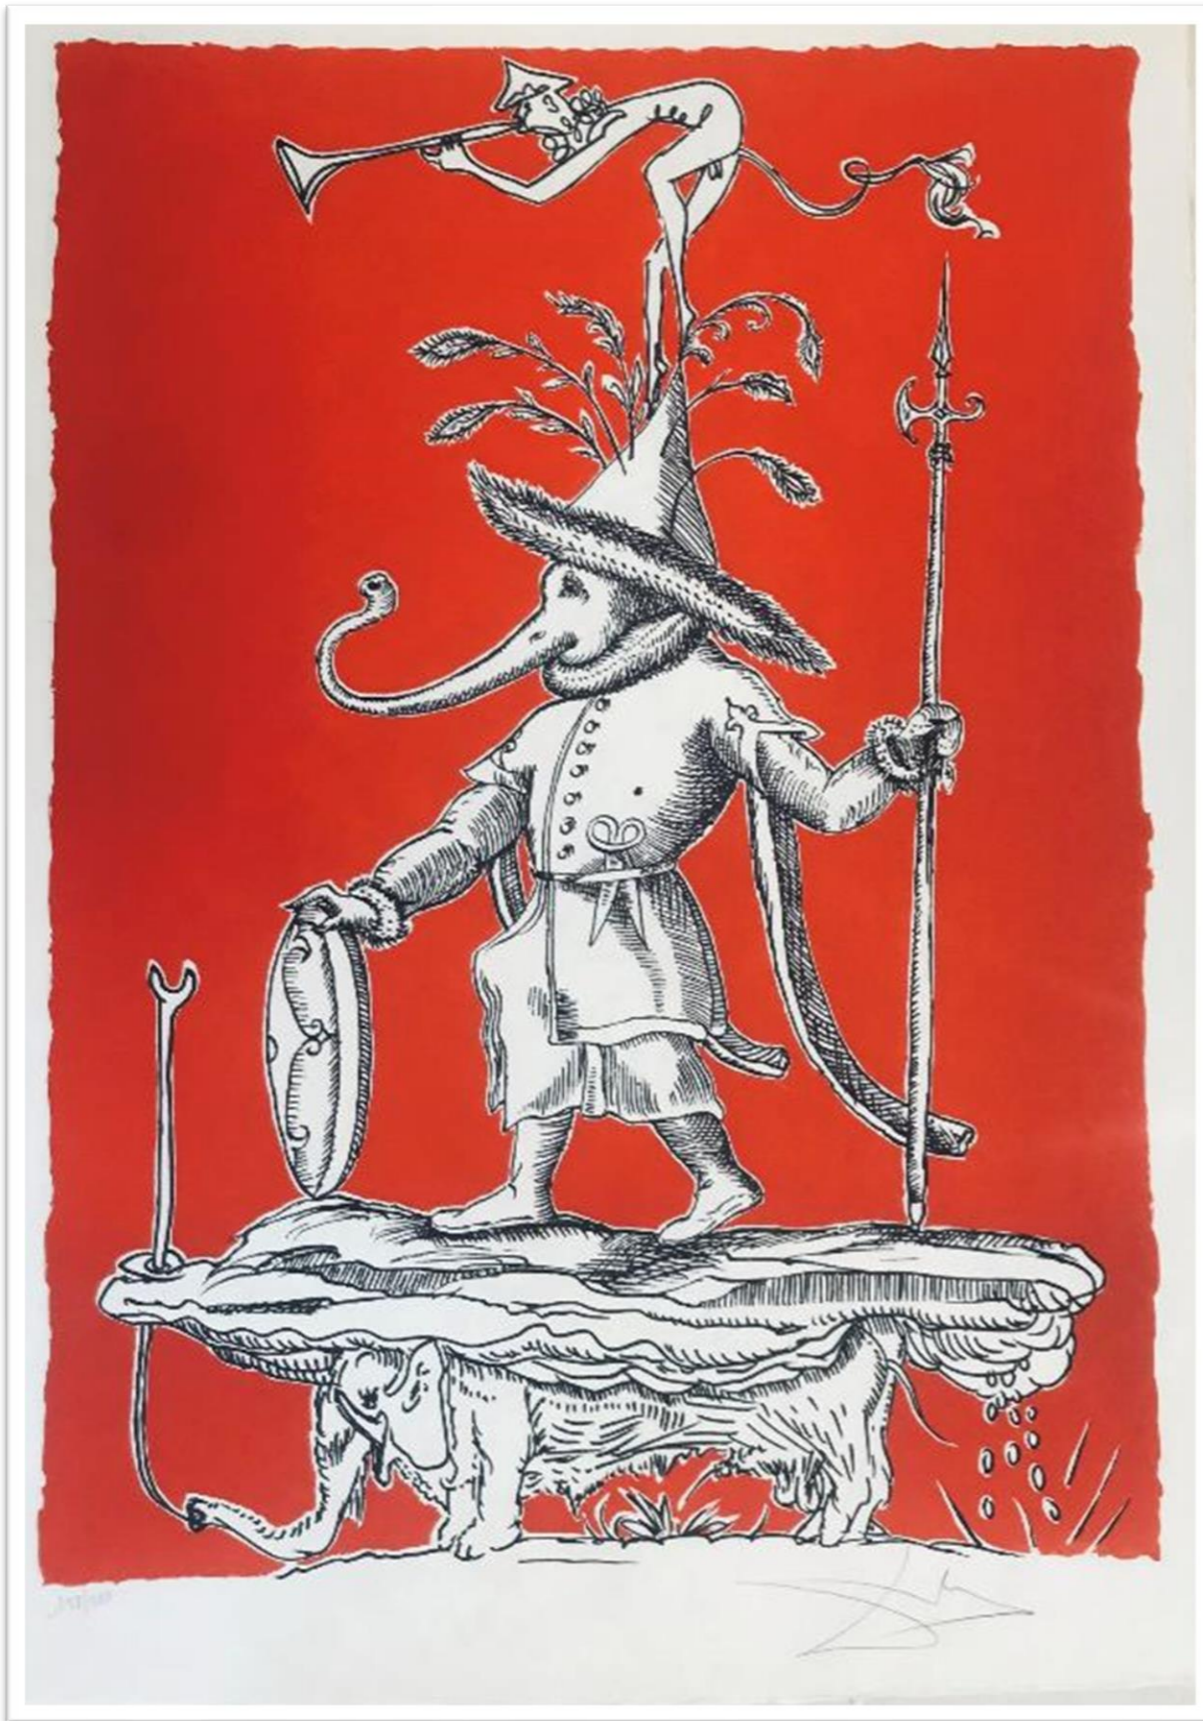

LES SONGES DRÔLATIQUES DE
PANTAGRUEL

Lithograph
1973

The Official Catalog of The Graphic Works of Salvador
Dali A. Field 73-7, p. 173-174

*D-GRAND MONGOL À TROMPE
D'ÉLÉPHANT*

76 cm x 54 cm