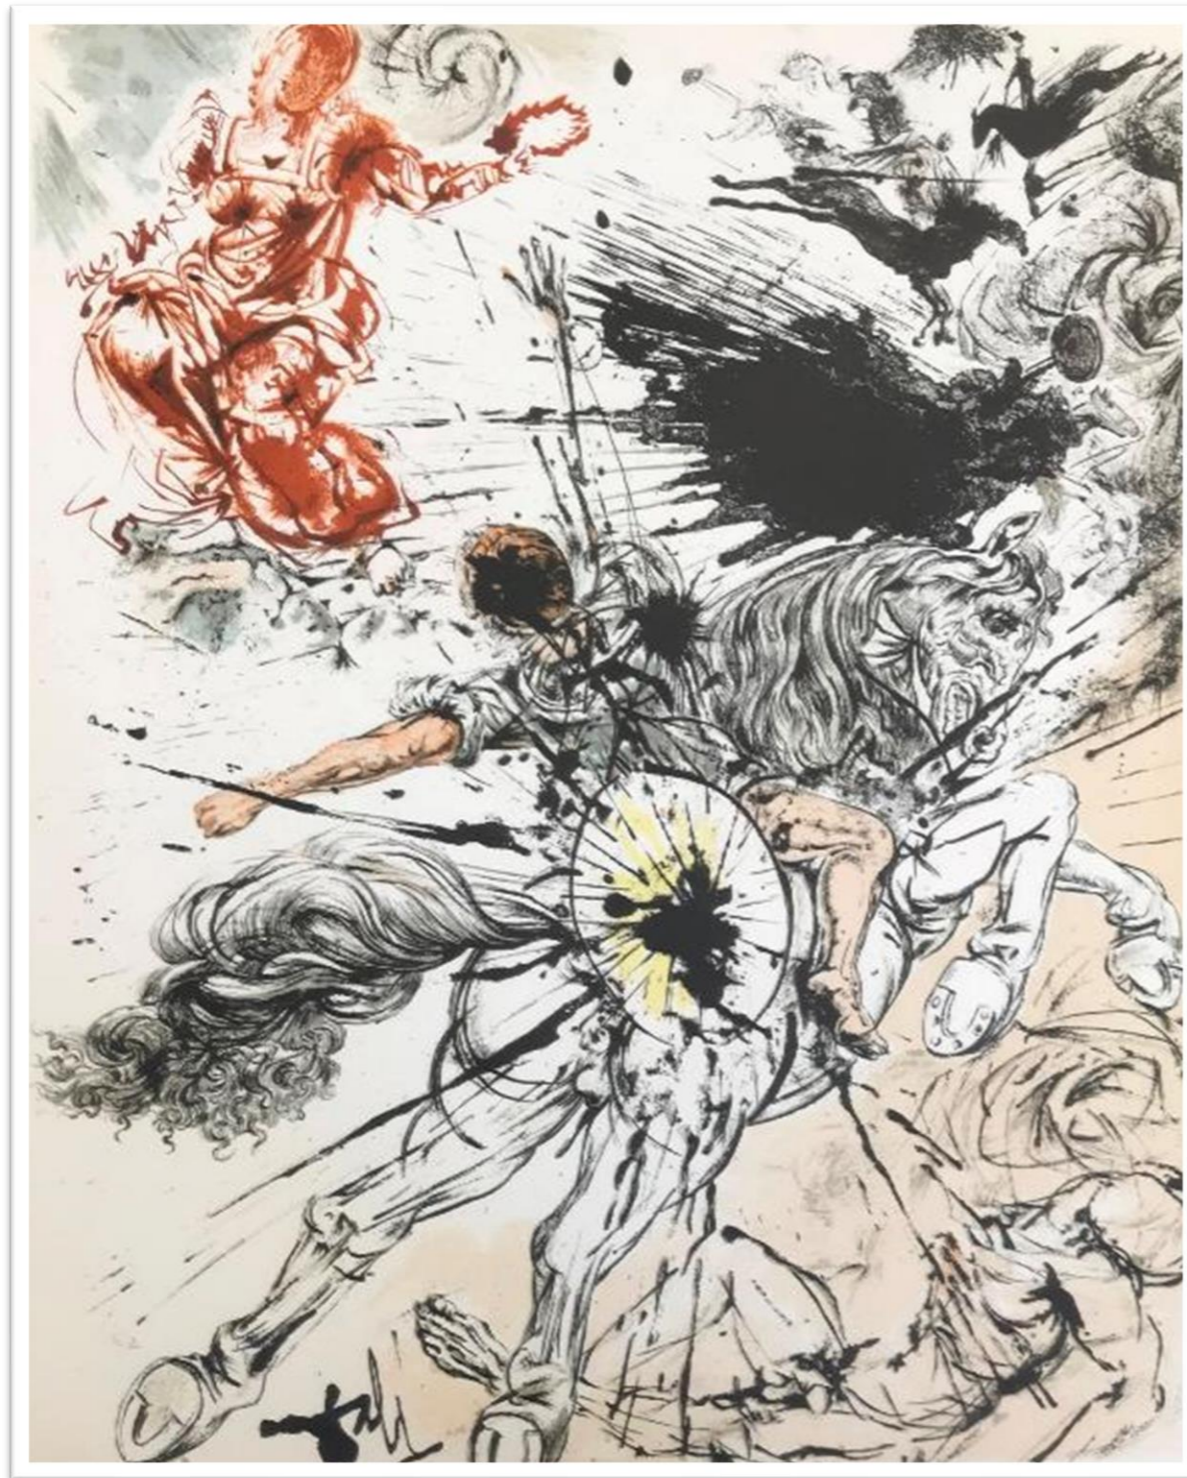

41 cm x 33 cm

DON QUICHOTTE DE LA MANCHA

Original Lithograph

1957

The Official Catalog of The Graphic Works of Salvador

Dali A. Field 57-1, p. 123-125

E-MADONNE

65 cm x 41 cm