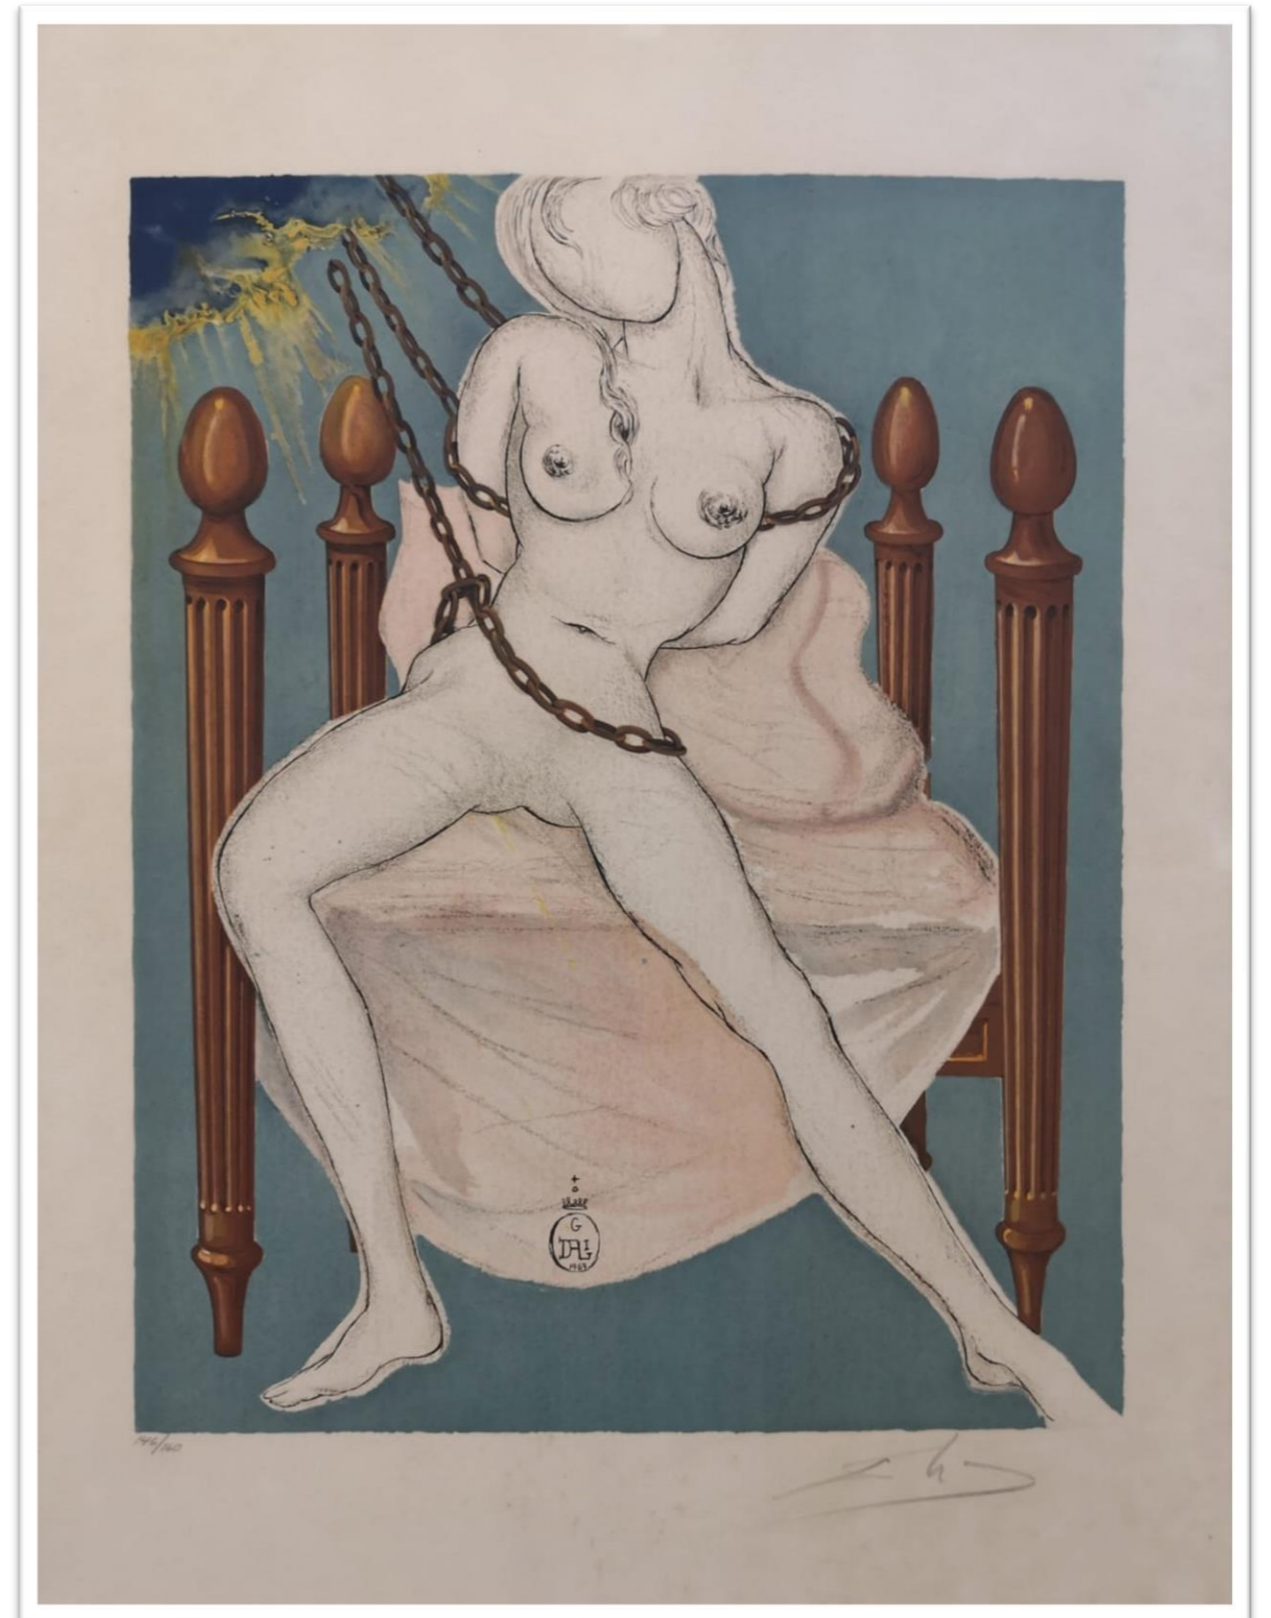

1969

The Official Catalog of The Graphic Works of Salvador
Dali A. Field 69-1, p. 155-157

*E-ALLEGORY: THE CHEVALIER'S
DREAM OF CECILE*

65 cm x 50 cm

THE MARQUIS DE SADE

Lithograph

1969

The Official Catalog of The Graphic Works of Salvador
Dali A. Field 69-1, p. 155-157