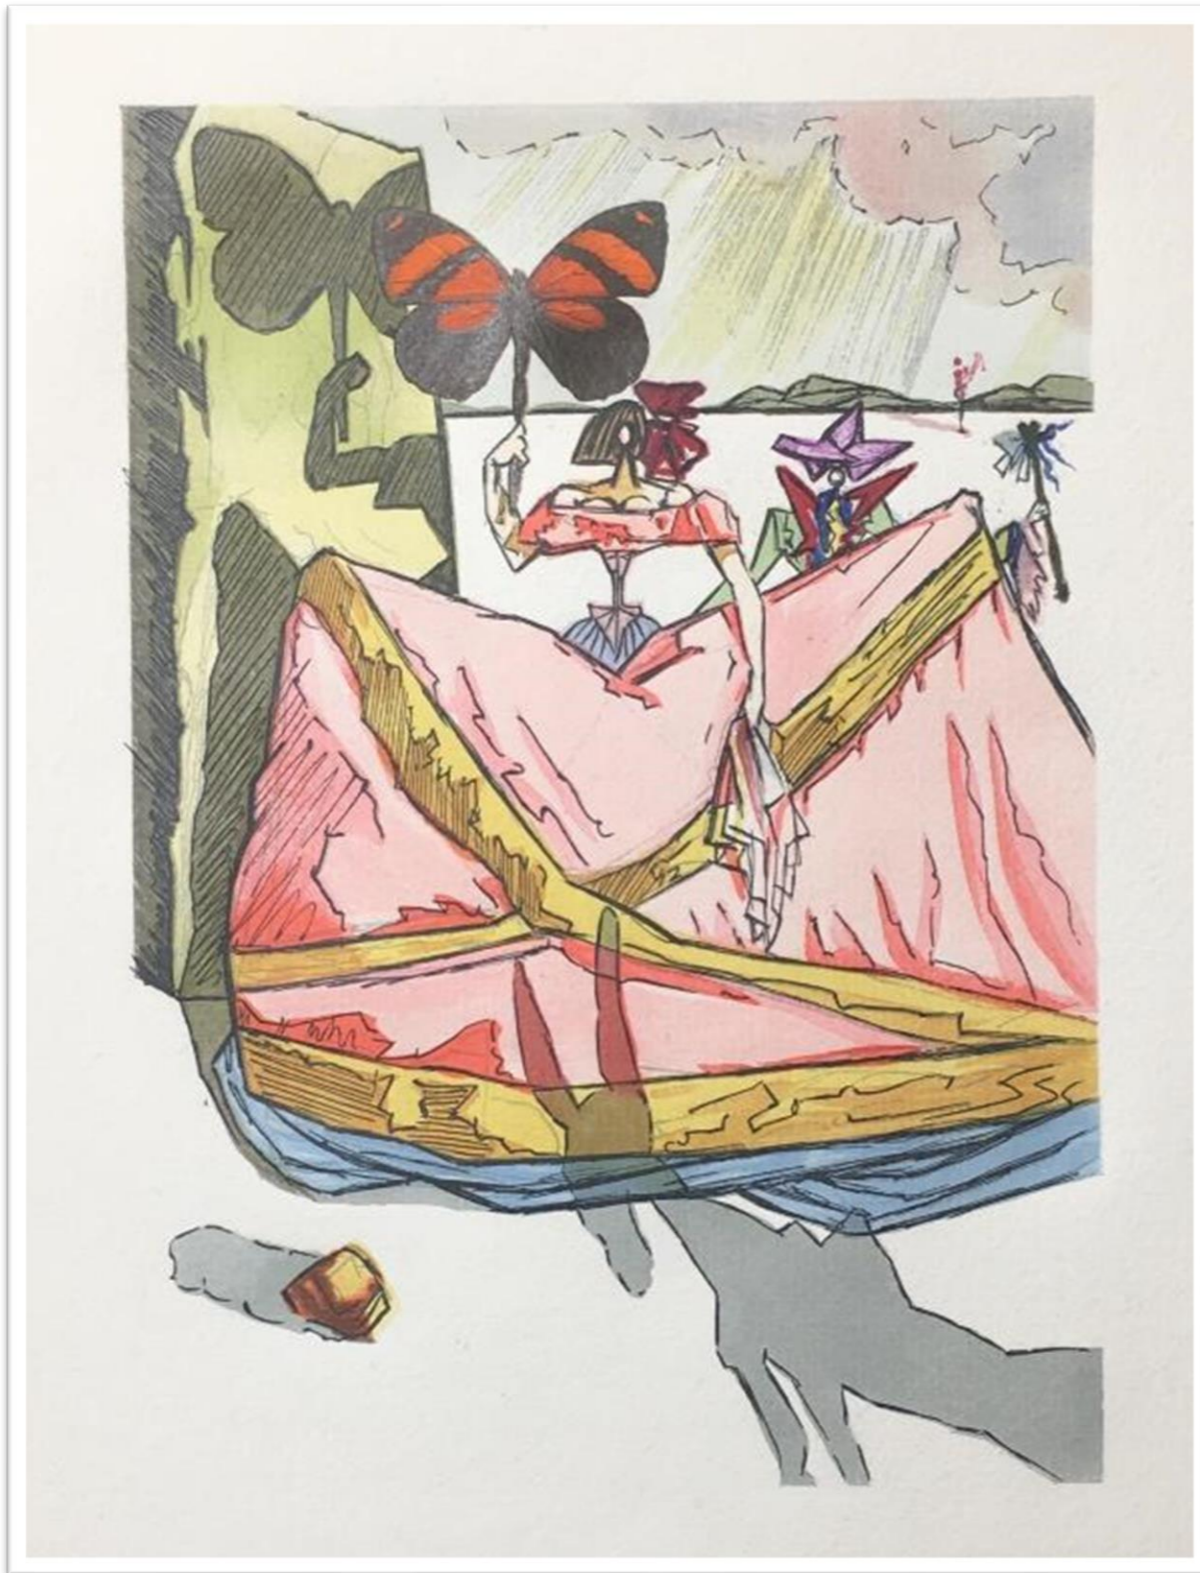

LE TRICORNE

Xylograph

1959

The Official Catalog of The Graphic Works of Salvador
Dali A. Field 59-1, p. 20-21

XXVII-AU NOM ROI

32.2 cm x 22.4 cm

LE TRICORNE

Xylograph
1959