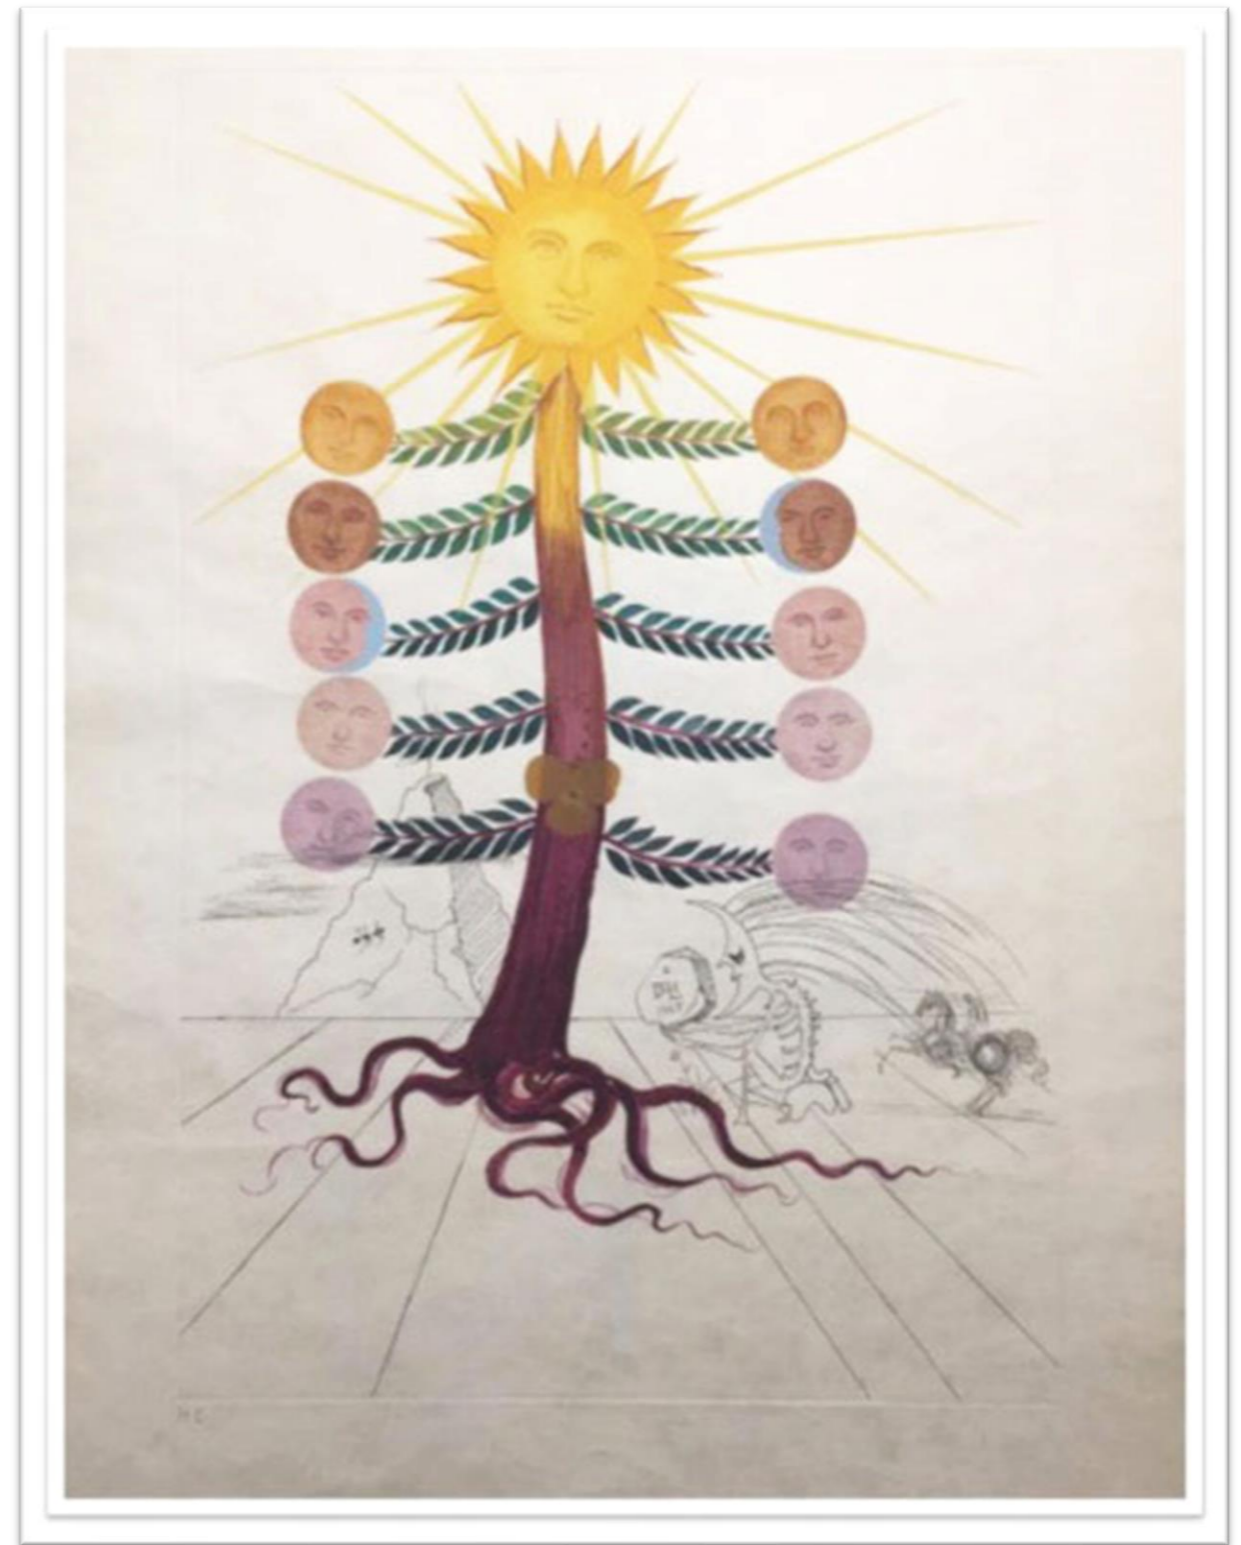

76 cm x 56.5 cm

FLORA DALÍNAE

Original Engraving + Color Added by Pochoir

1968

The Official Catalog of The Graphic Works of Salvador Dalí

A. Field 68-3, p. 38-39

LUNA GEMINATA (MOON)

76 cm x 56.5 cm