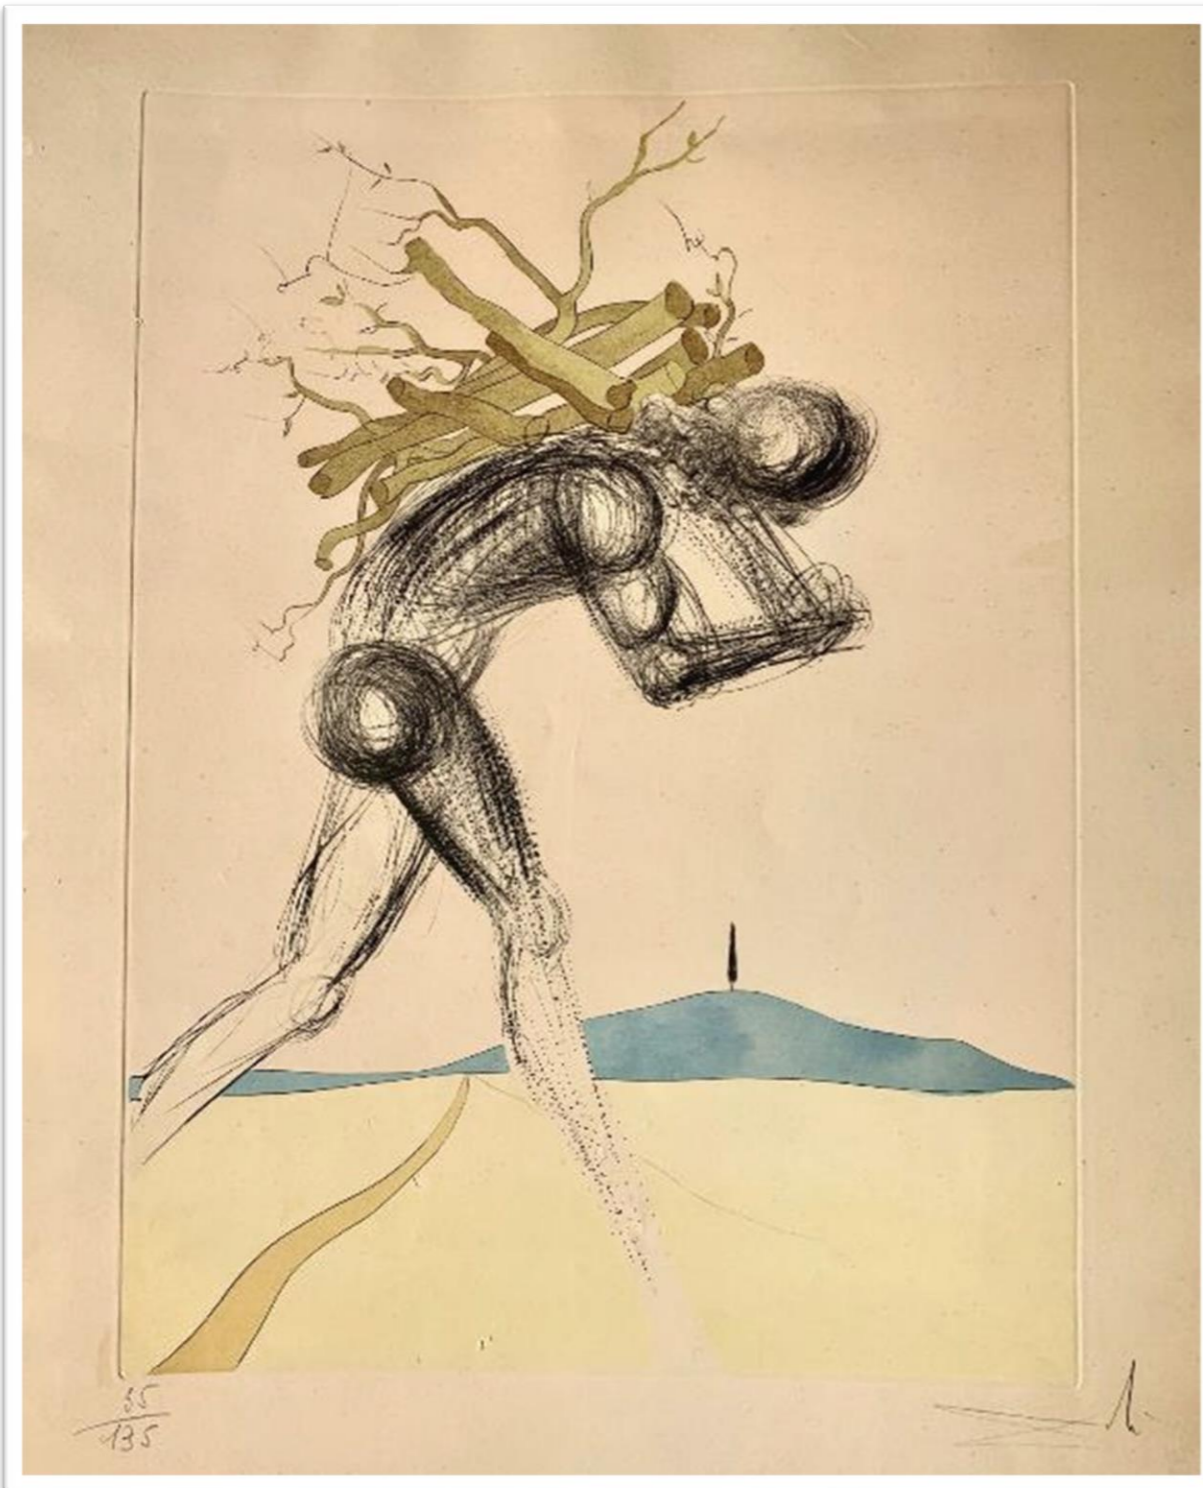

TWELVE TRIBES OF ISRAEL

Original Etching + Color

1972

The Official Catalog of The Graphic Works of
Salvador Dali A. Field 72-6, p. 78-79

E-ISSACHAR

65.4 cm x 50.8 cm