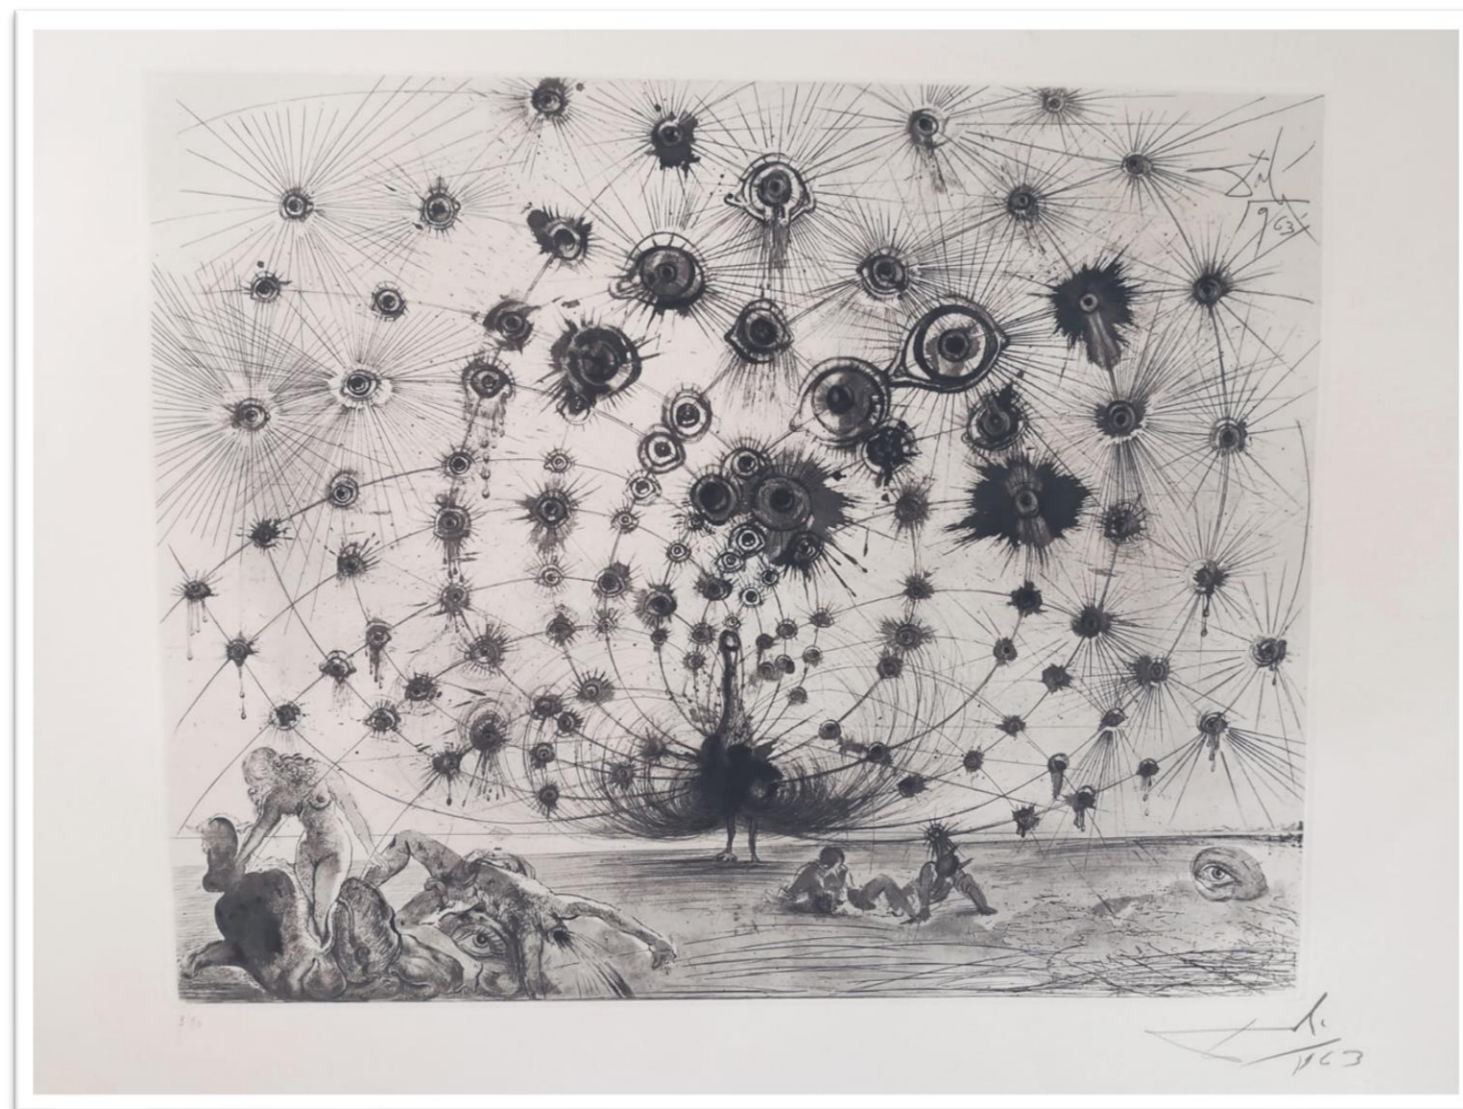

THE MYTHOLOGY

Original Etching + Engraving

1963

The Official Catalog of The Graphic Works of Salvador Dali A. Field 63-3, p. 24-25

**A- ARGUS
(LE PAON)**

56 cm x 76 cm