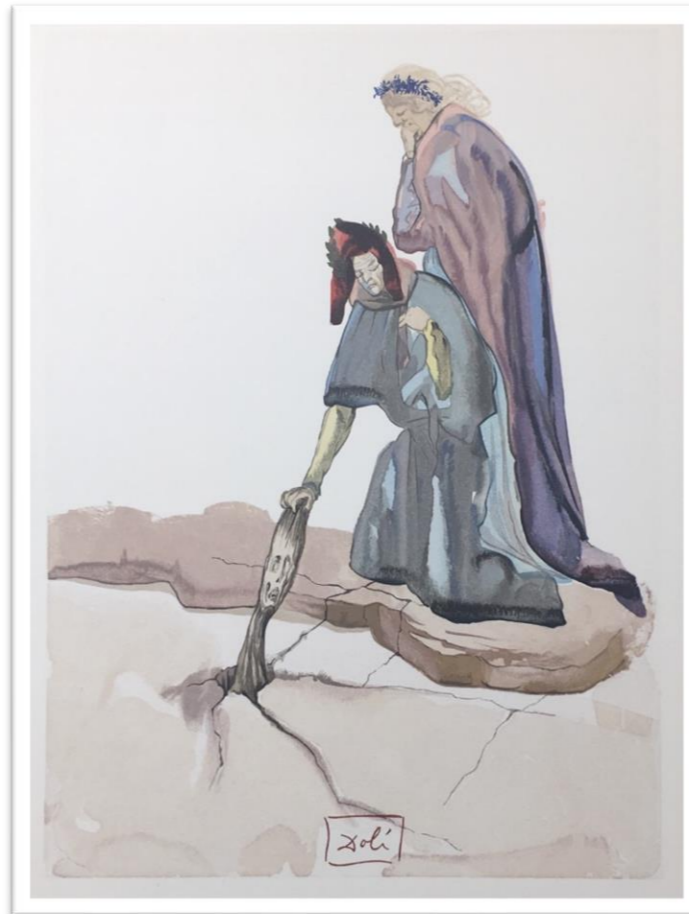

THE DIVINE COMEDY

Xylograph

1959-1963

The Official Catalog of The Graphic Works
of Salvador Dali A. Field, p. 189-200

33.5 cm x 26 cm

*For further artworks of this series, contact
the gallery.*