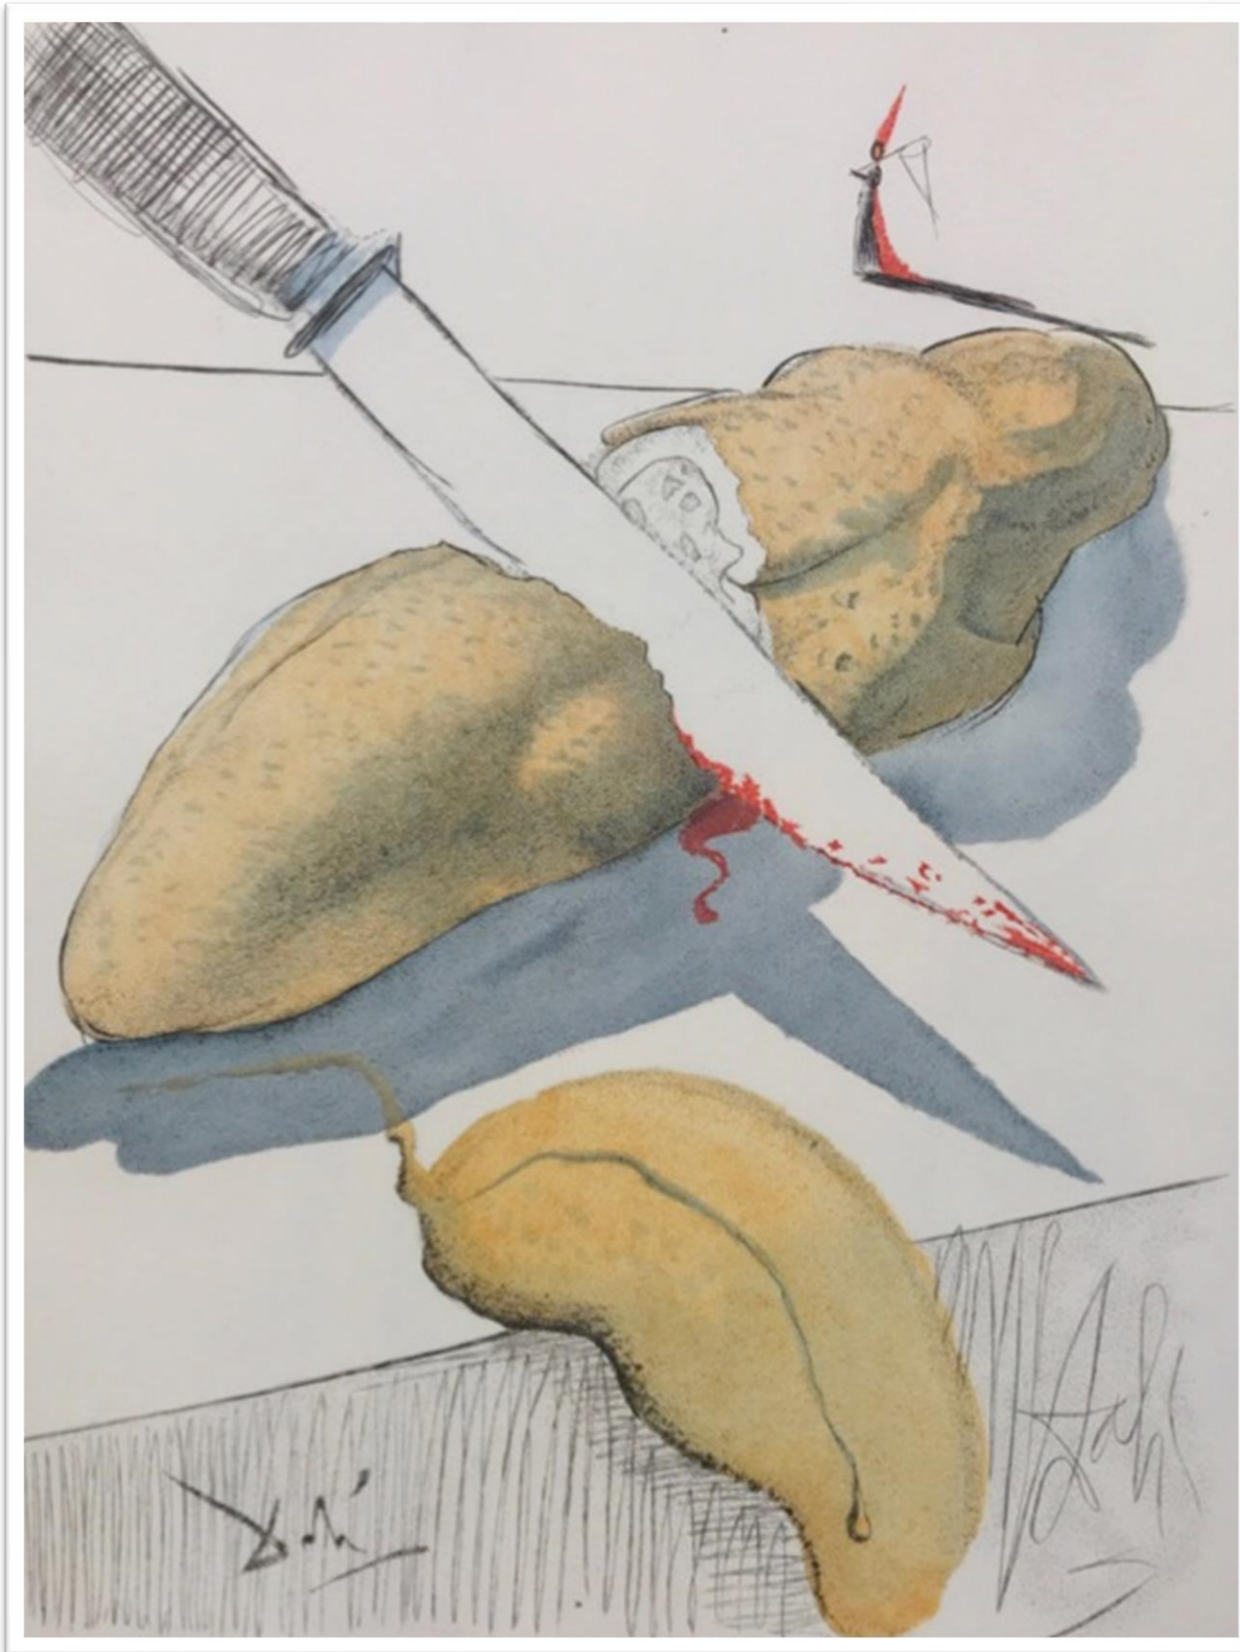

DALÍ ILLUSTRE CASANOVA

Original Engraving

1967

The Official Catalog of The Graphic Works of
Salvador Dali A. Field 67-4, p. 32 -33

*E-L'AMOUR SOMMELIER-
CUT CUCUMBER*

37.5 cm x 28.5 cm