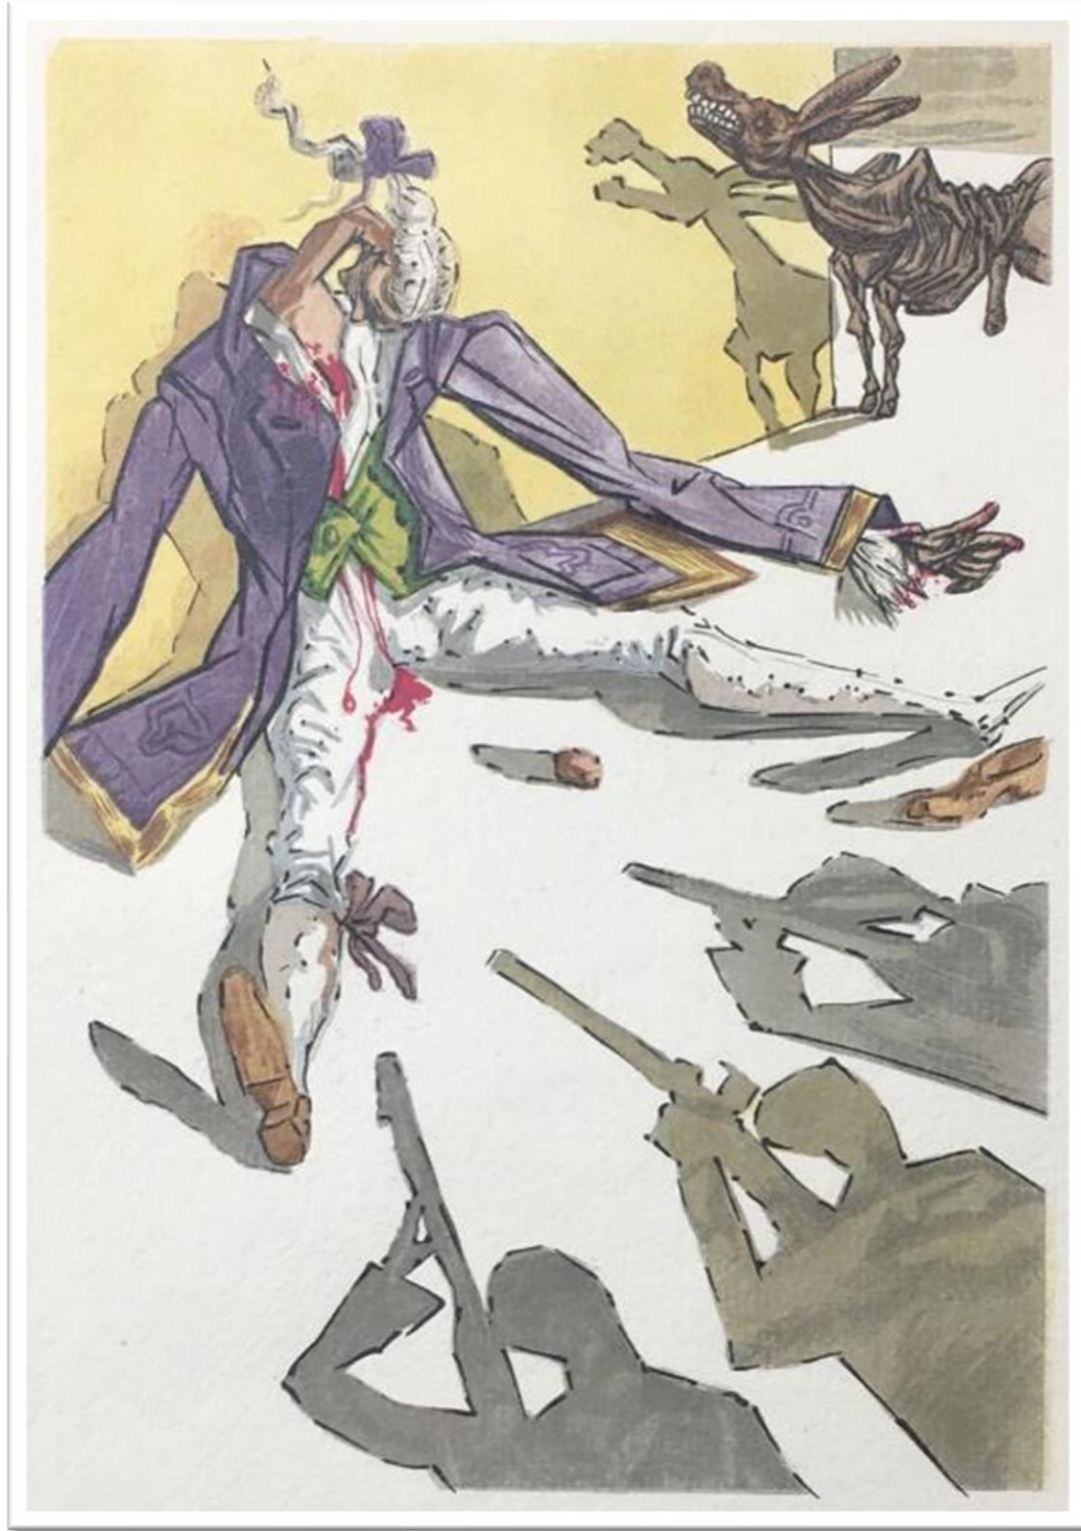

LE TRICORNE

Xylograph
1959

The Official Catalog of The Graphic Works of
Salvador Dalí A. Field 59-1, p. 20-21

*II-COMMENT VIVAIENT ALORS LES
GENS*

32.2 cm x 22.4 cm