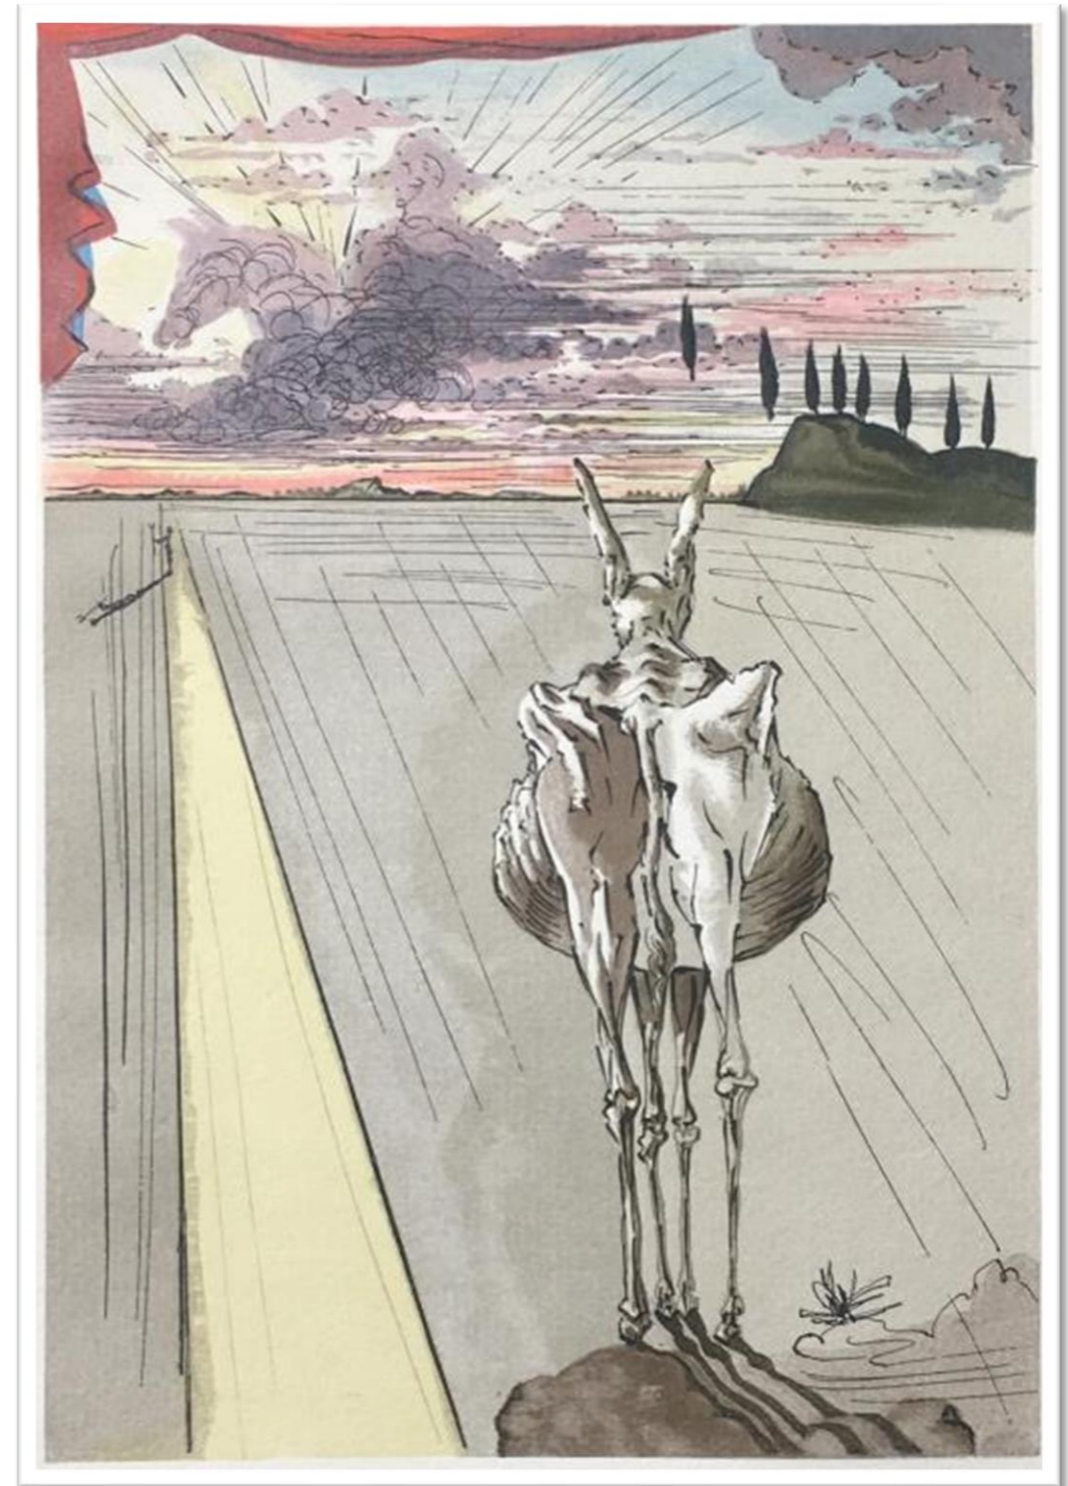

LE TRICORNE

Xylograph

1959

The Official Catalog of The Graphic Works of Salvador
Dali A. Field 59-1, p. 20-21

IV-UNE FEMME VUE DE DEHORS

32.2 cm x 22.4 cm