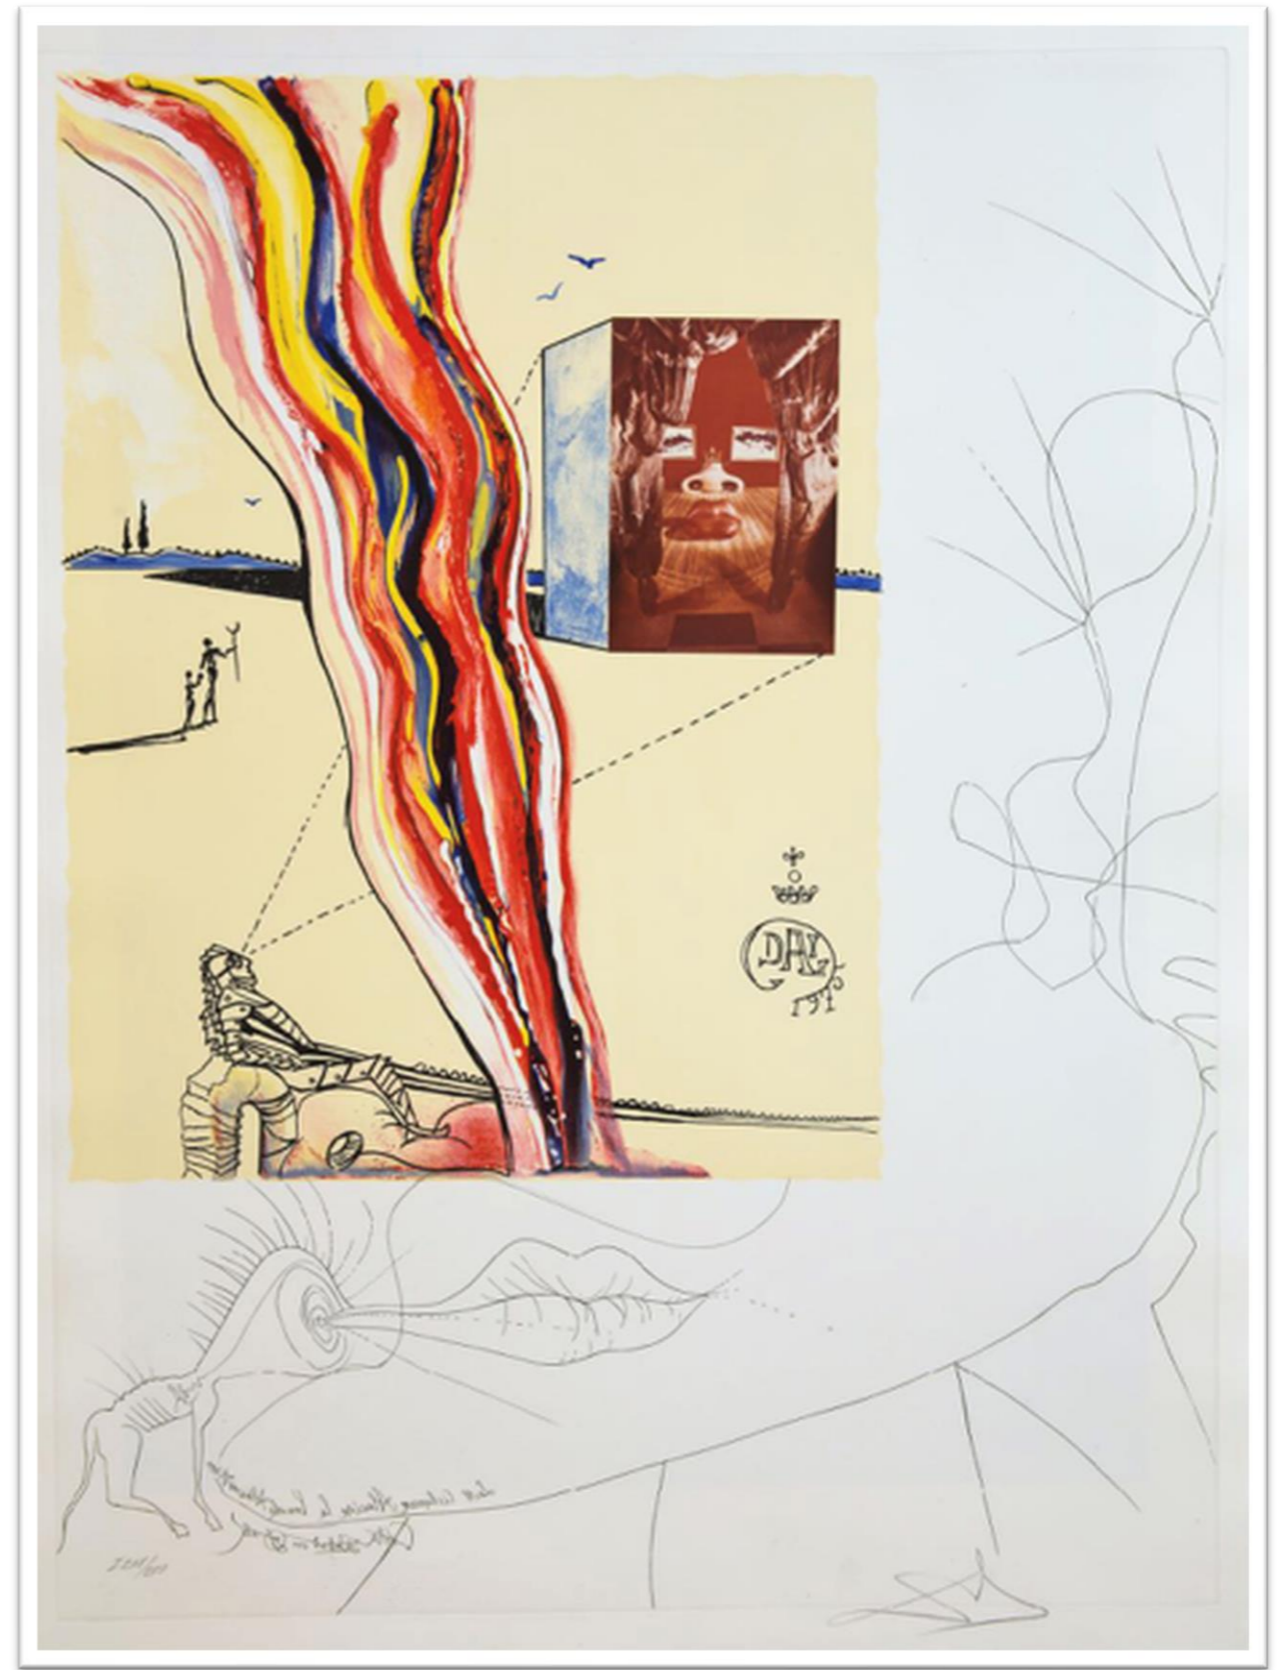

IMAGINATIONS AND OBJECTS OF THE FUTURE

Original Etching + Lithograph + Collage
1975

The Official Catalog of The Graphic Works of Salvador
Dali A. Field 75-11, p. 104

LIQUID AND GASEOUS TELEVISION

77 cm x 55,5 cm