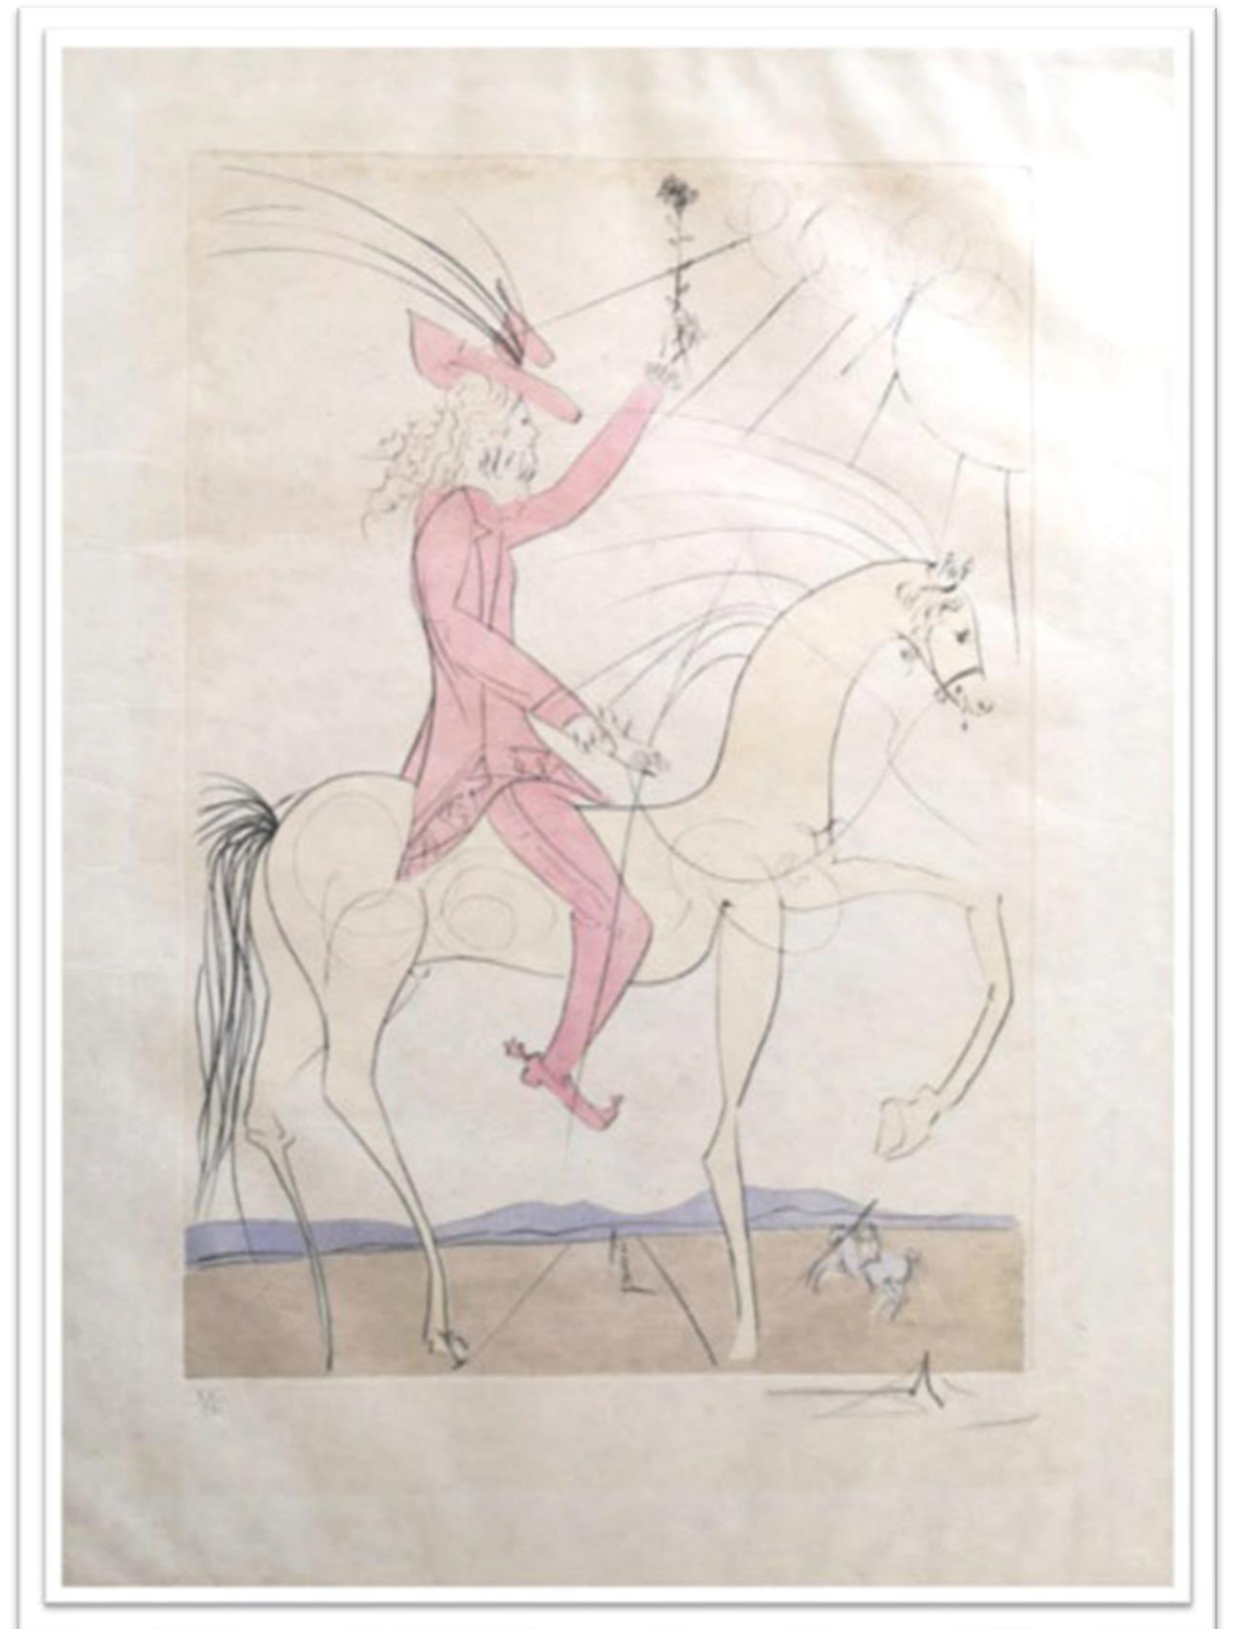

AMAZONE, CAVALIER À LA ROSE

Original etching + dry point with color by pochoir
1974

The Official Catalog of The Graphic Works of Salvador
Dali A. Field 73-17, p. 92-93, P 85

B- CAVALIER À LA ROSE

76,2 cm x 56 cm