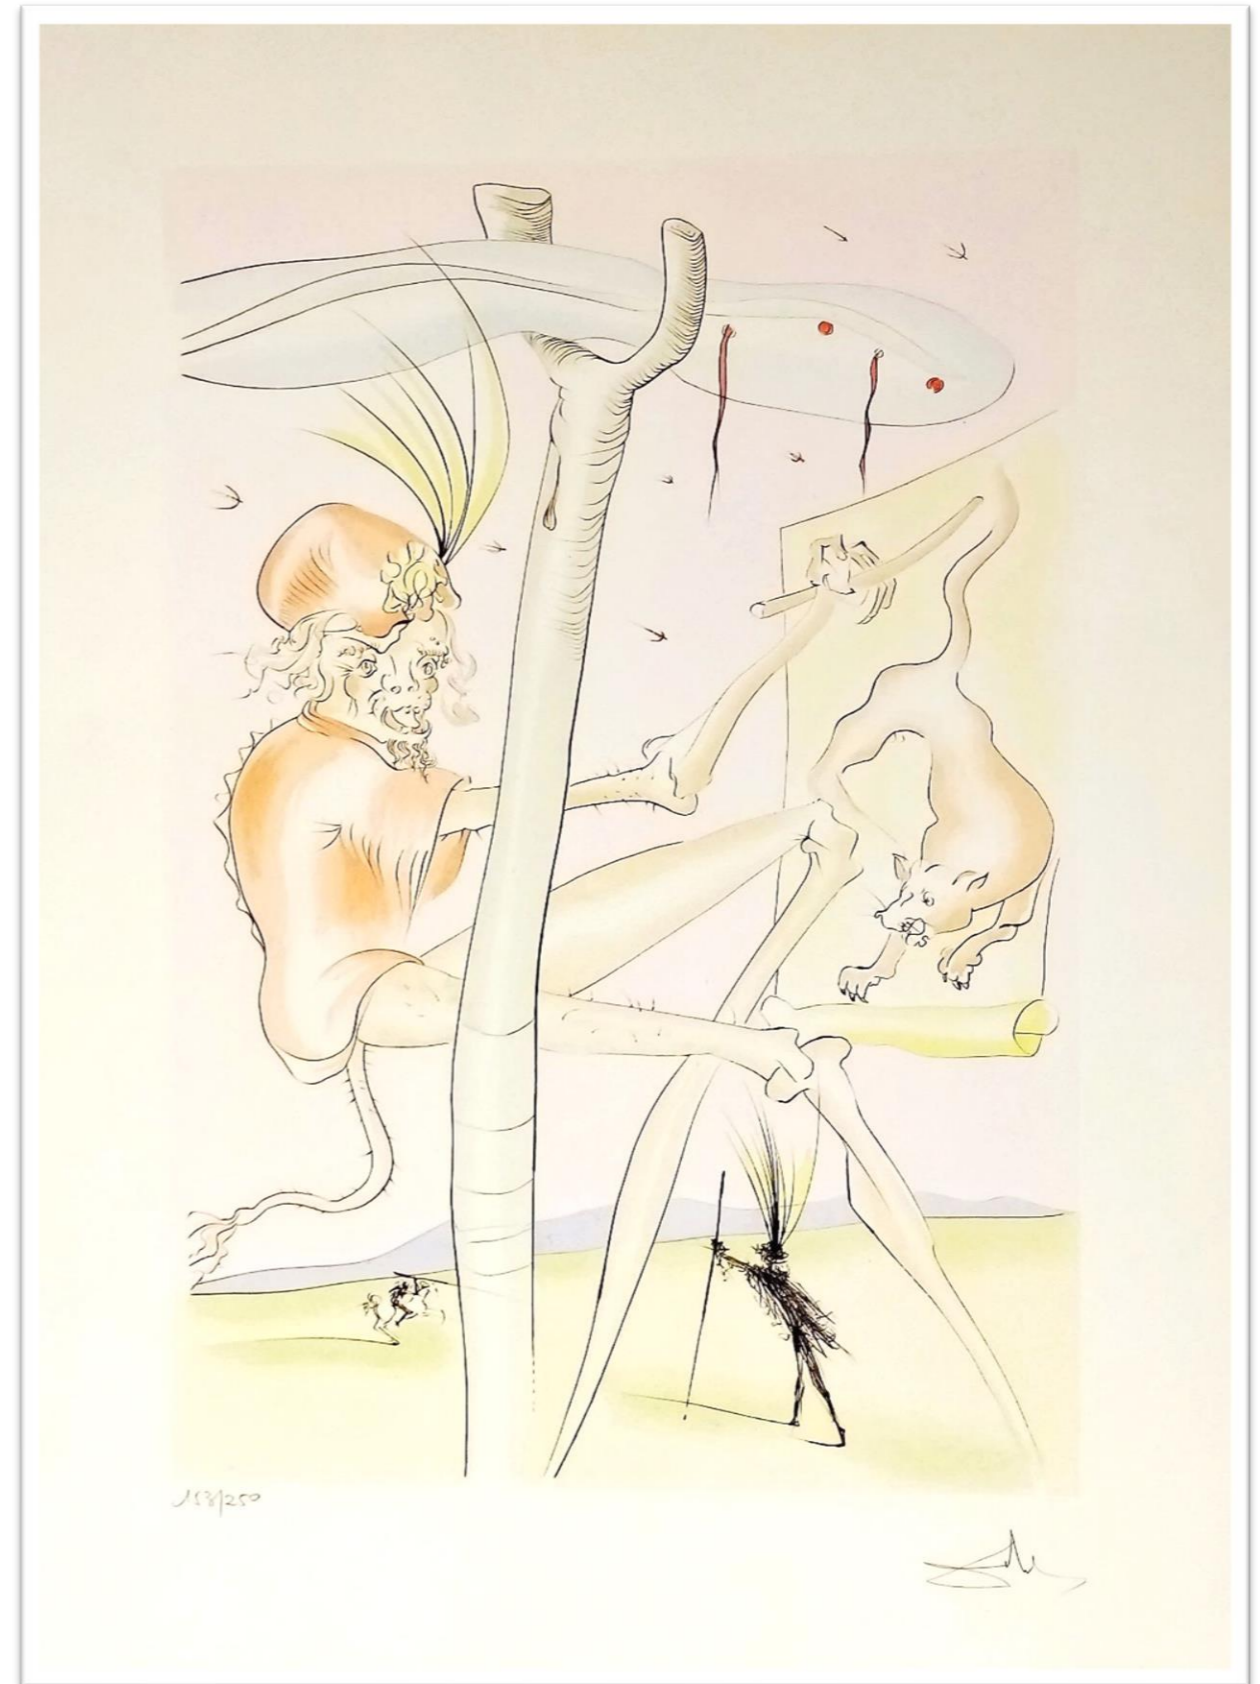

Dali A. Field 74-1, p. 92-93

F-LE CERF MALADE

76 cm x 58 cm

LE BESTIAIRE DE LA FONTAINE

Original engraving + added color

1974

The Official Catalog of The Graphic Works of Salvador

Dali A. Field 74-1 p. 92-93