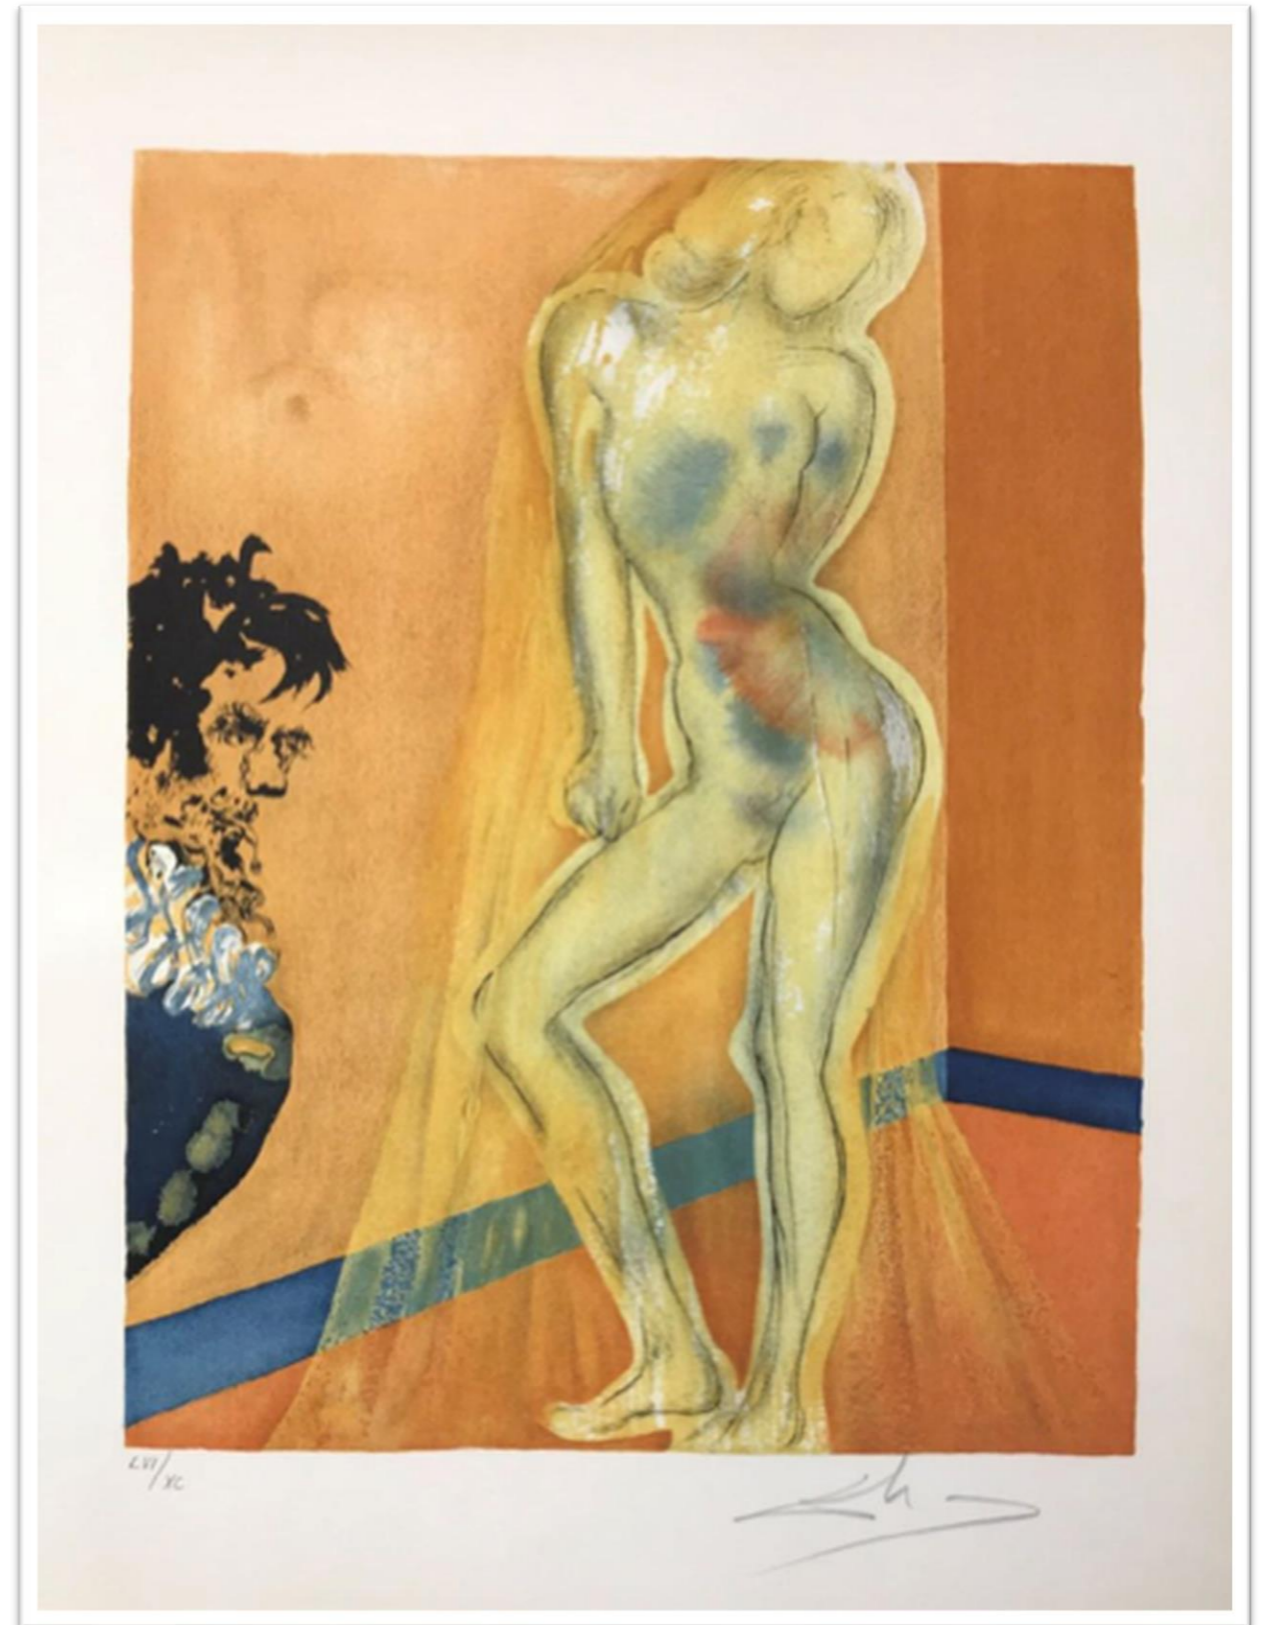

THE MARQUIS DE SADE

Lithograph

1969

The Official Catalog of The Graphic Works of Salvador
Dali A. Field 69-1, p. 155-157

*E-ALLEGORY: THE CHEVALIER'S
DREAM OF CECILE*

65 cm x 50 cm