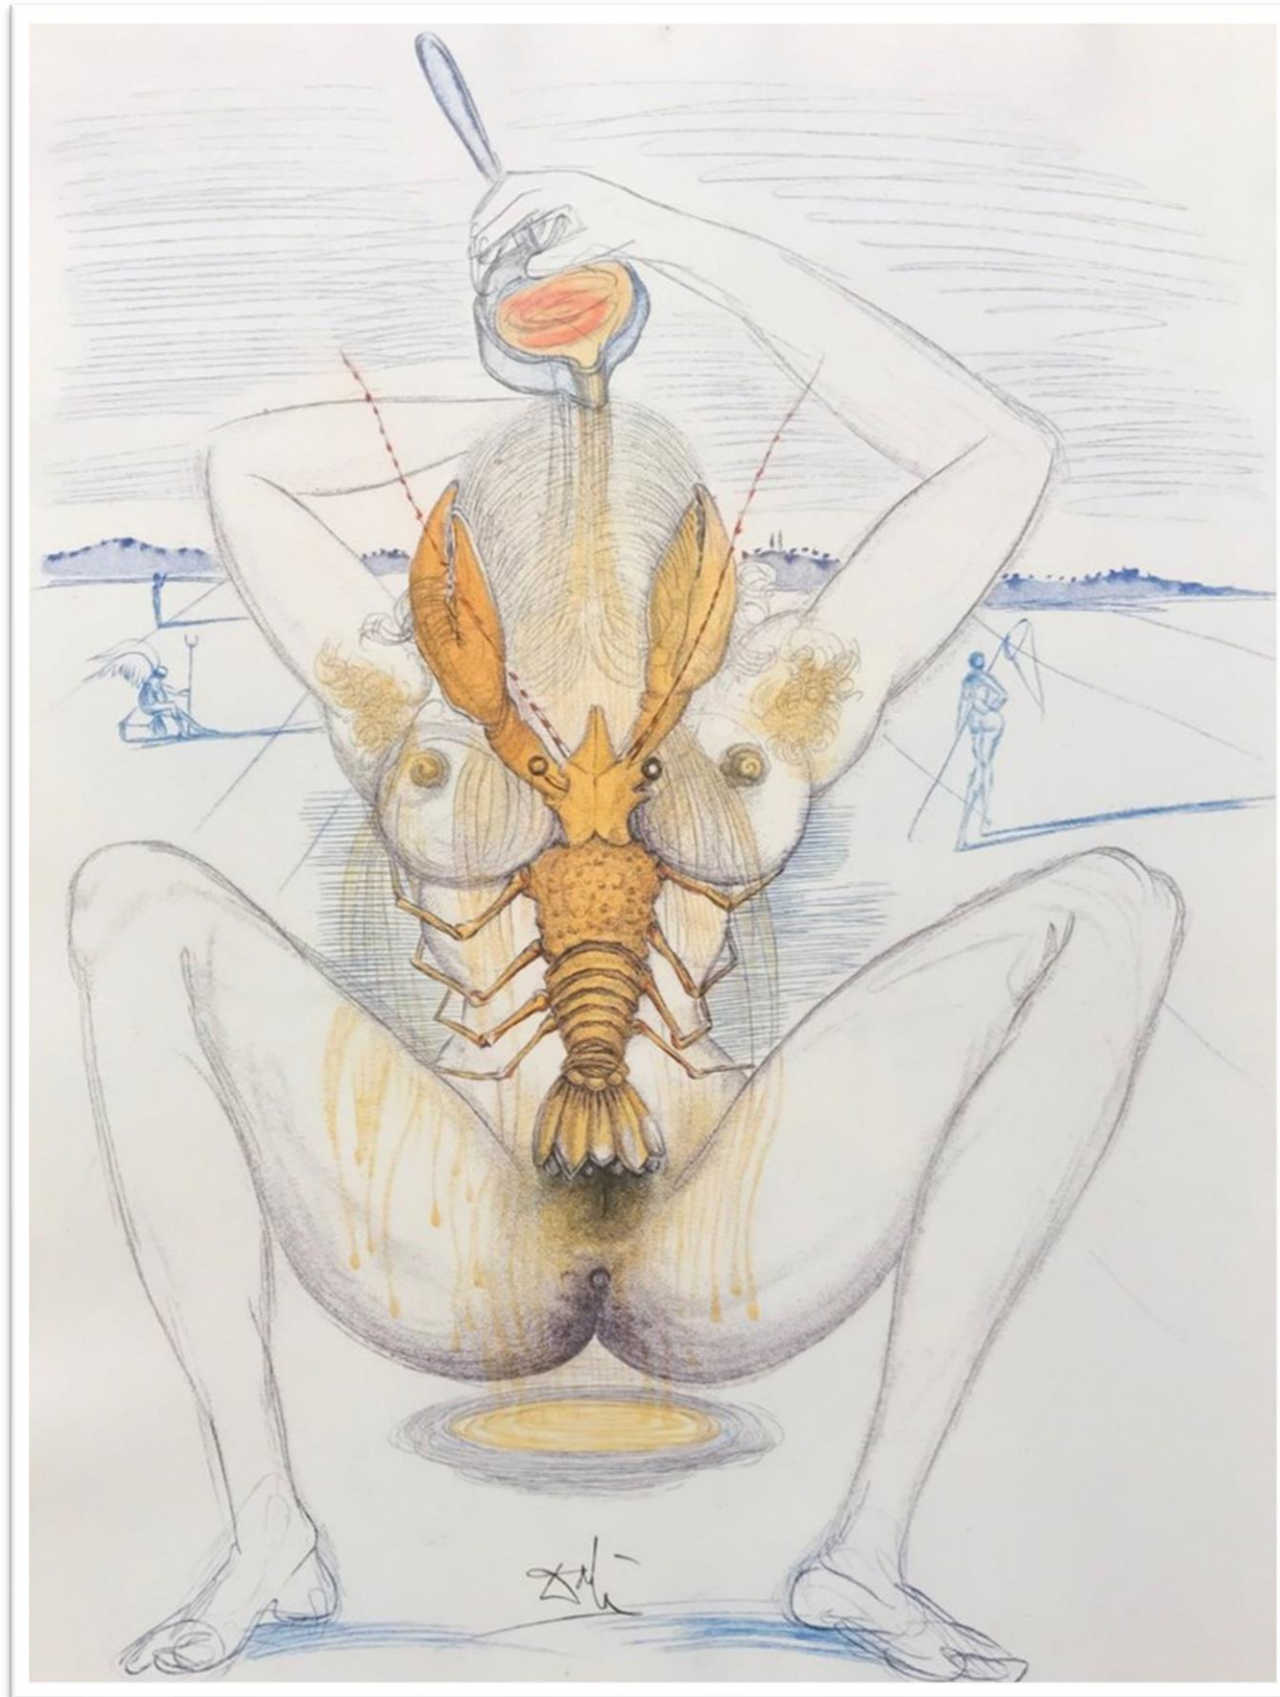

37.5 cm x 28.5 cm

DALÍ ILLUSTRE CASANOVA

Original Engraving
1967

The Official Catalog of The Graphic Works of Salvador
Dali A. Field 67-4, p. 32 -33

*M-EN ATTENDANT LE CHOCOLAT -
NUDE AND LOBSTER*

37.5 cm x 28.5 cm