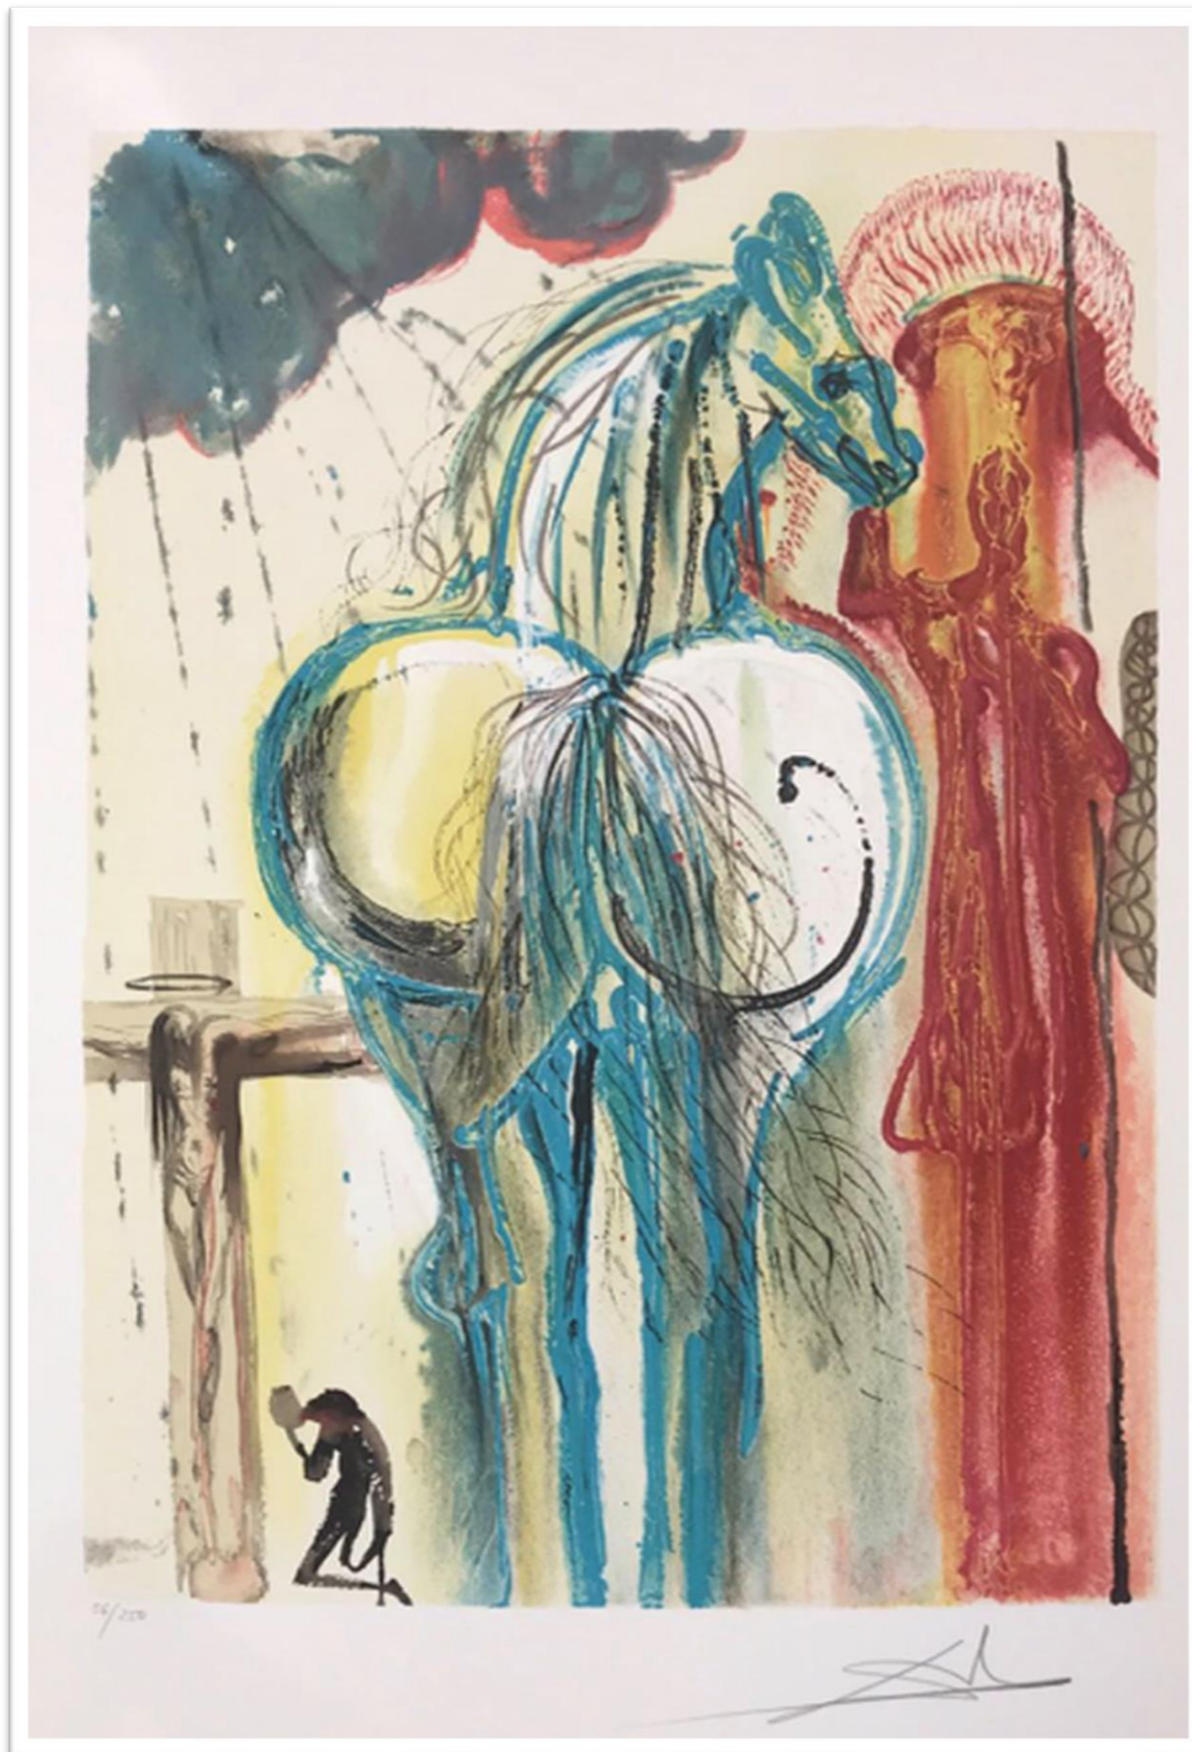

37.5 cm x 28.5 cm

DALÍ ILLUSTRE CASANOVA

Original Engraving
1967

The Official Catalog of The Graphic Works of Salvador
Dali A. Field 67-4, p. 32 -33

*M-EN ATTENDANT LE CHOCOLAT -
NUDE AND LOBSTER*

37.5 cm x 28.5 cm

DALÍ ILLUSTRE CASANOVA

Original Engraving

1967

The Official Catalog of The Graphic Works of Salvador

Dali A. Field 67-4, p. 32 -33

*N-EN ATTENDANT LE CHOCOLAT -
GIRL ON RHINOCEROS HORN*

37.5 cm x 28.5 cm

DALINEAN HORSES

Lithograph

1972

The Official Catalog of The Graphic Works of
Salvador Dali A. Field 72-6, p. 170-171

C-LE CENTURION

68 cm x 50 cm

DALINEAN HORSES

Lithograph

1972