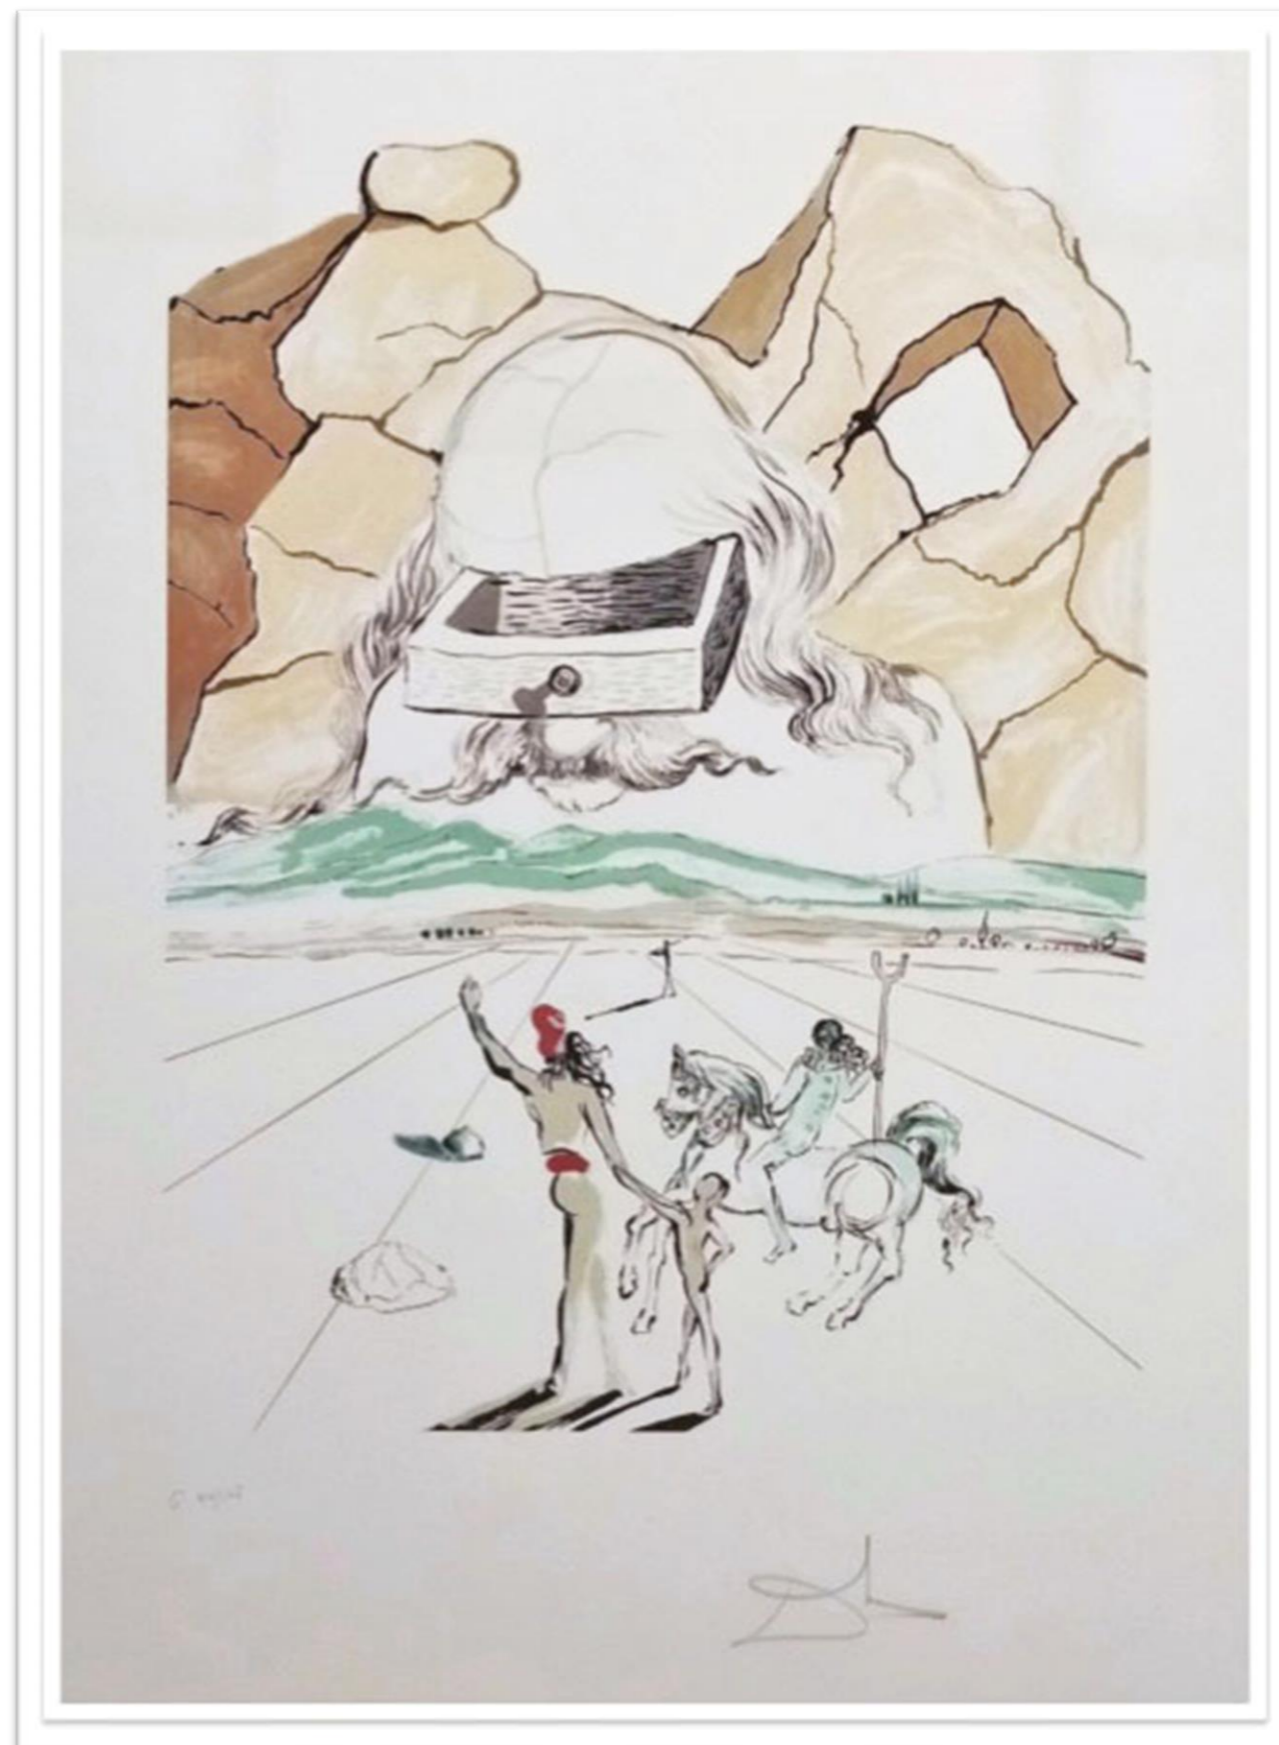

The Official Catalog of The Graphic Works of Salvador
Dali A. Field 75-9, p. 108

VIVIANE ET LANCELOT DU LAC

45.5 cm x 32.8 cm

RETROSPECTIVE

Lithograph

1978

The Official Catalog of The Graphic Works of Salvador
Dali A. Field 78-10, p. 183