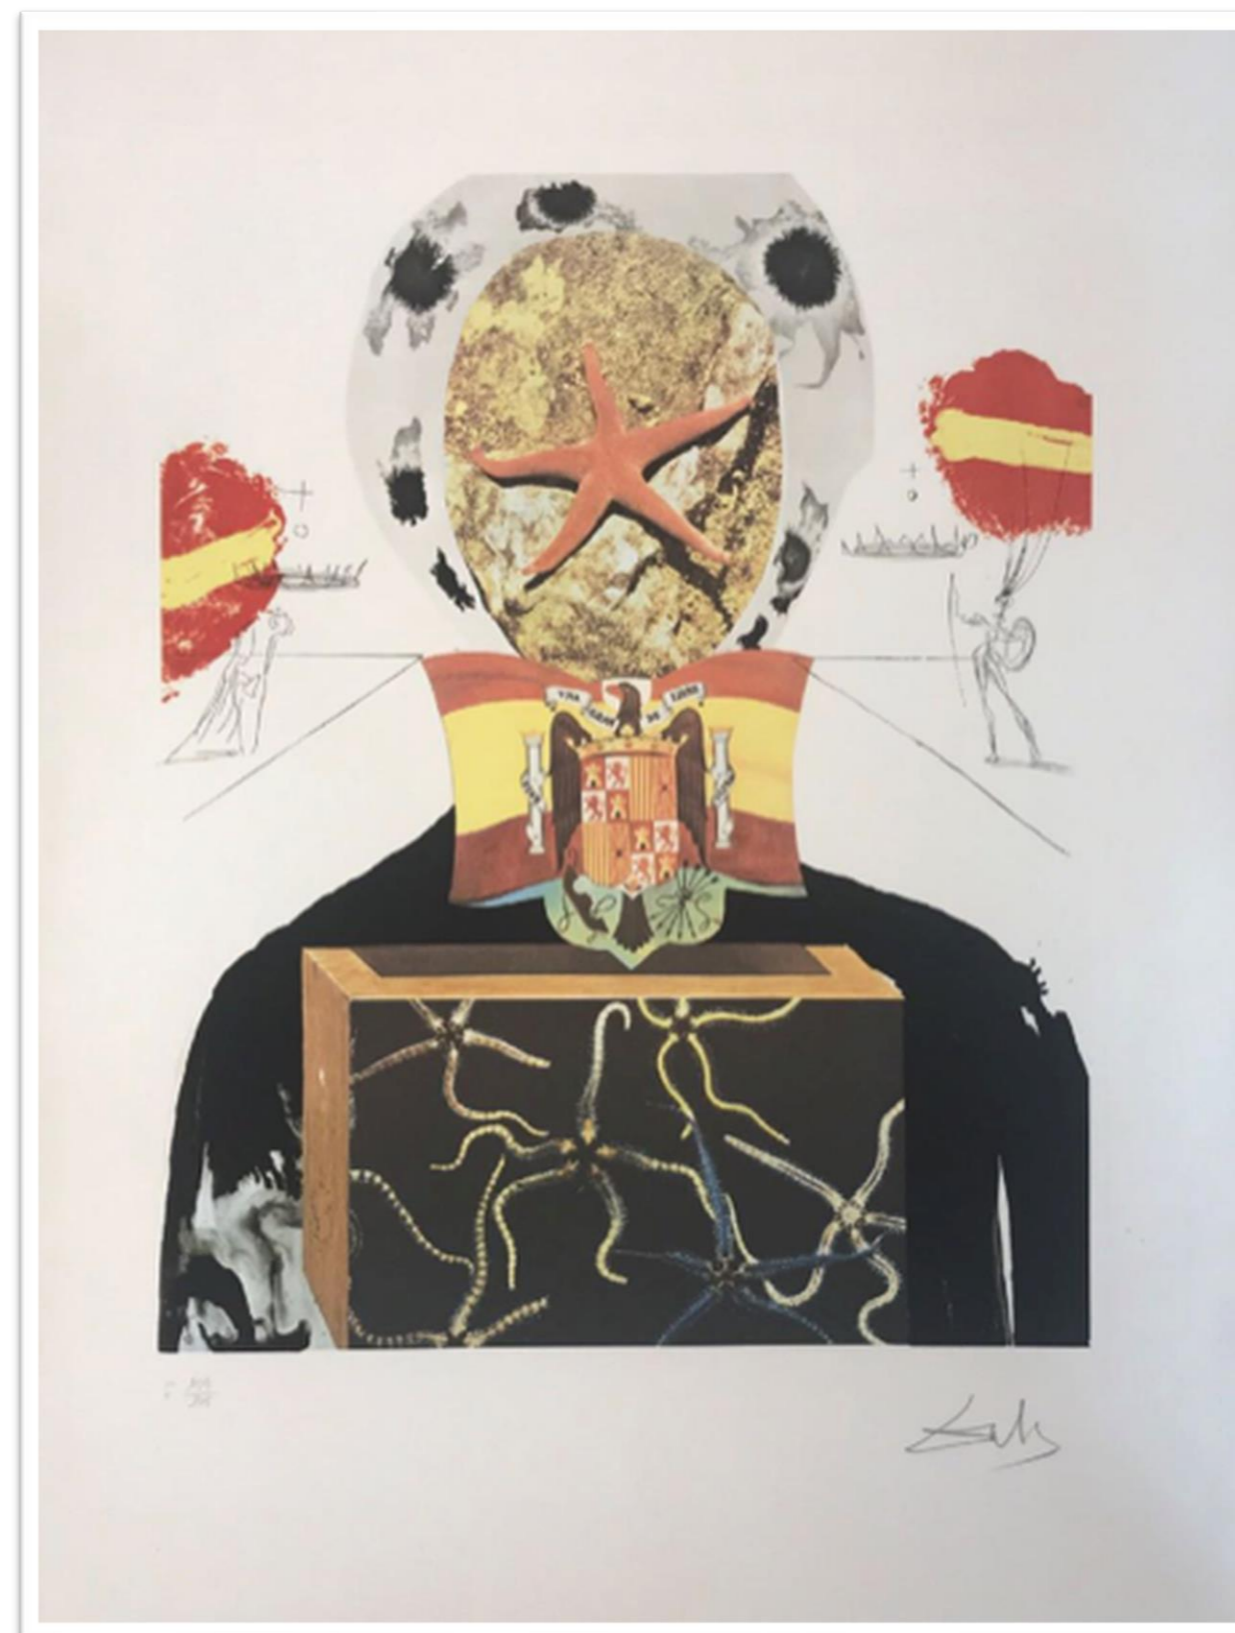

76 cm x 54 cm

MEMORIES OF SURREALISM

Original Etching + Lithograph

1971

The Official Catalog of The Graphic Works of Salvador

Dali A. Field 71-15, p. 68-69

SURREALIST KING

76 cm x 54 cm