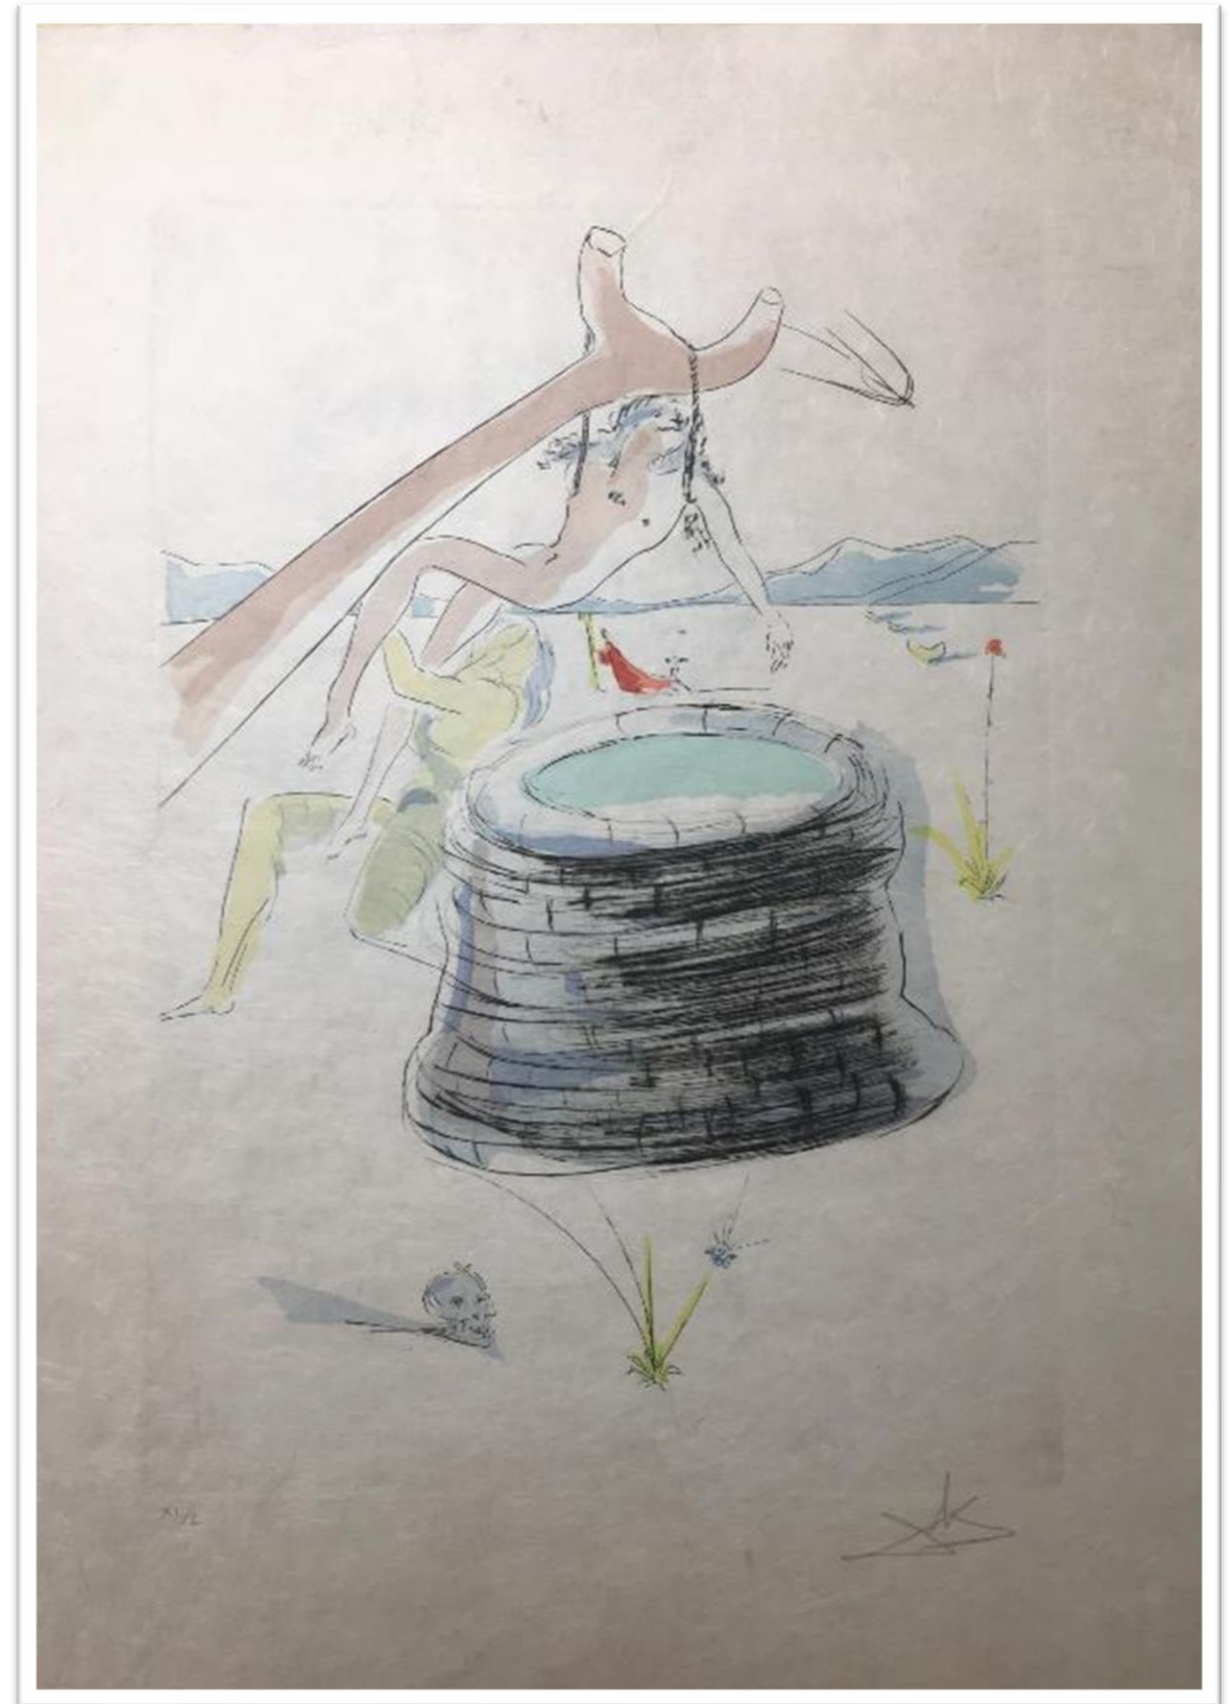

OUR HISTORICAL HERITAGE

Original Engraving + Color

1975

The Official Catalog of The Graphic Works of Salvador Dali

A. Field 75-4, p. 101

I-JOSEPH HUNG BY HIS BRETHREN

66 cm x 48 cm