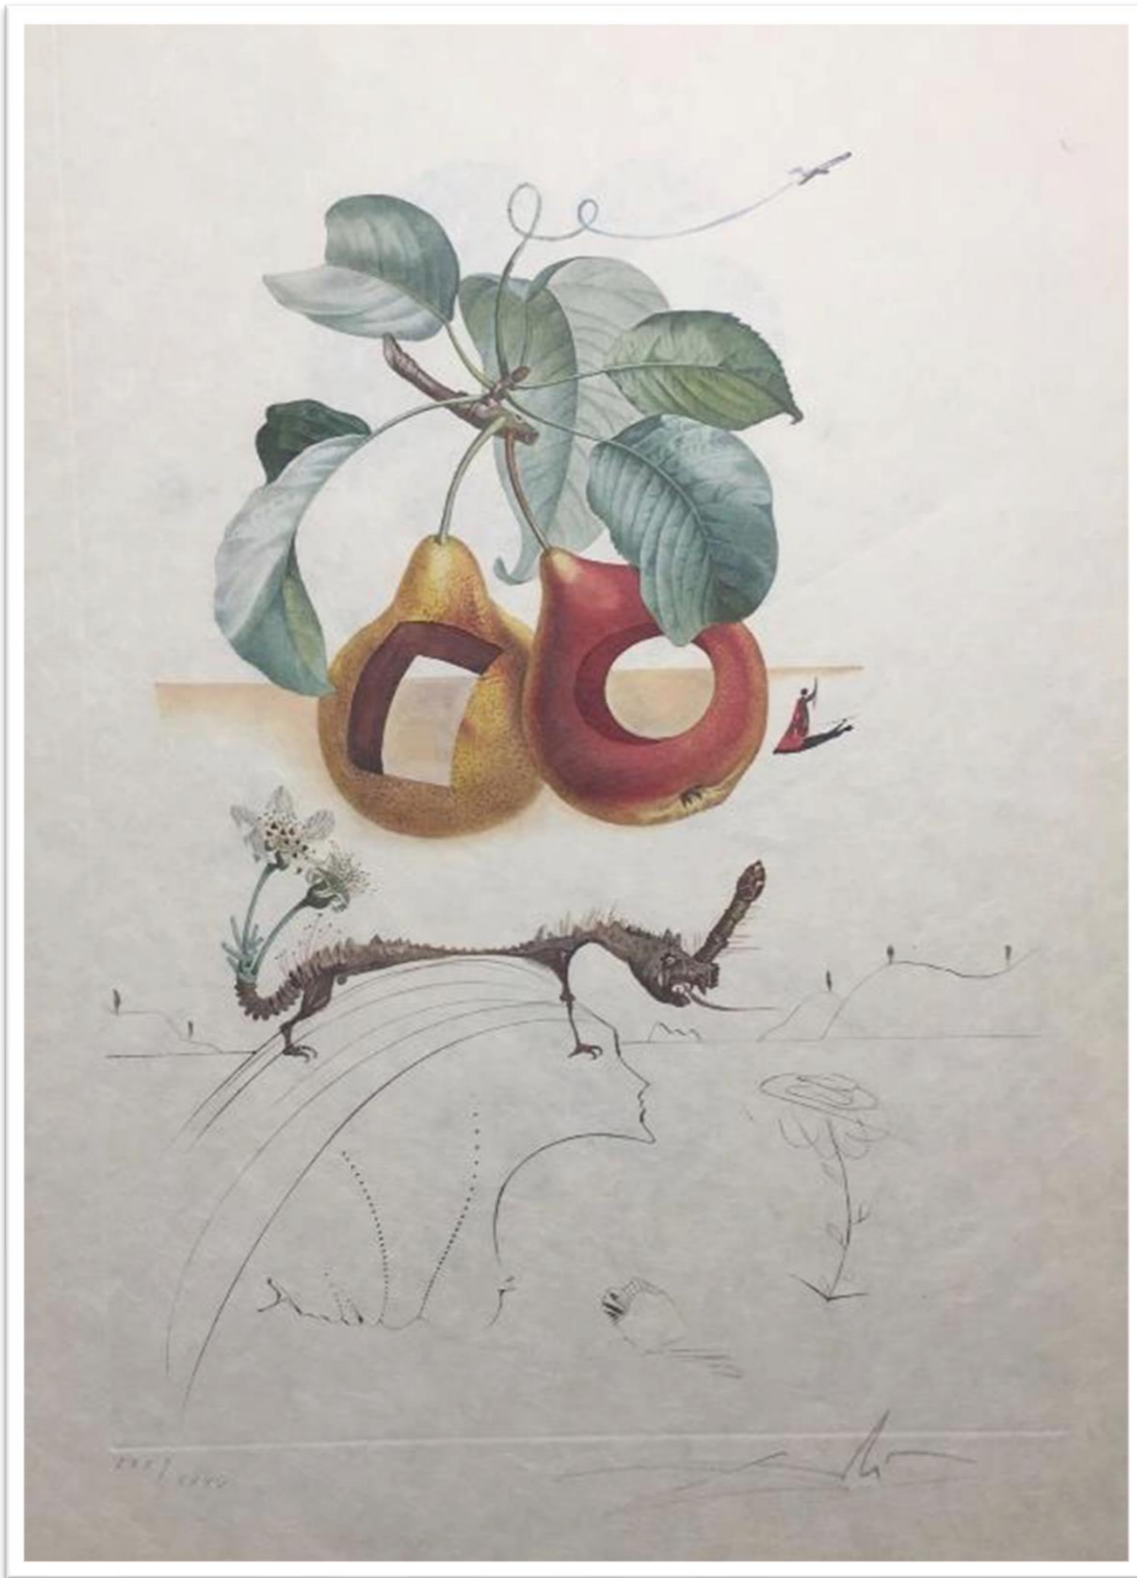

*A-POMME DRAGON
(EVE'S APPLE)*

76 cm x 56 cm

FLORDALÍ / LES FRUITS

Original Engraving + Lithograph
1969

The Official Catalog of The Graphic Works of Salvador
Dali A. Field 70-1, p. 54-55

*B- HOMME FIGUIER
(FIG)*

76 cm x 56 cm

FLORDALÍ / LES FRUITS

Original Engraving + Lithograph
1969

The Official Catalog of The Graphic Works of Salvador
Dali A. Field 70-1, p. 54-55

F-FRUITS TROUÉES
(FRUIT WITH HOLES)

76 cm x 56 cm