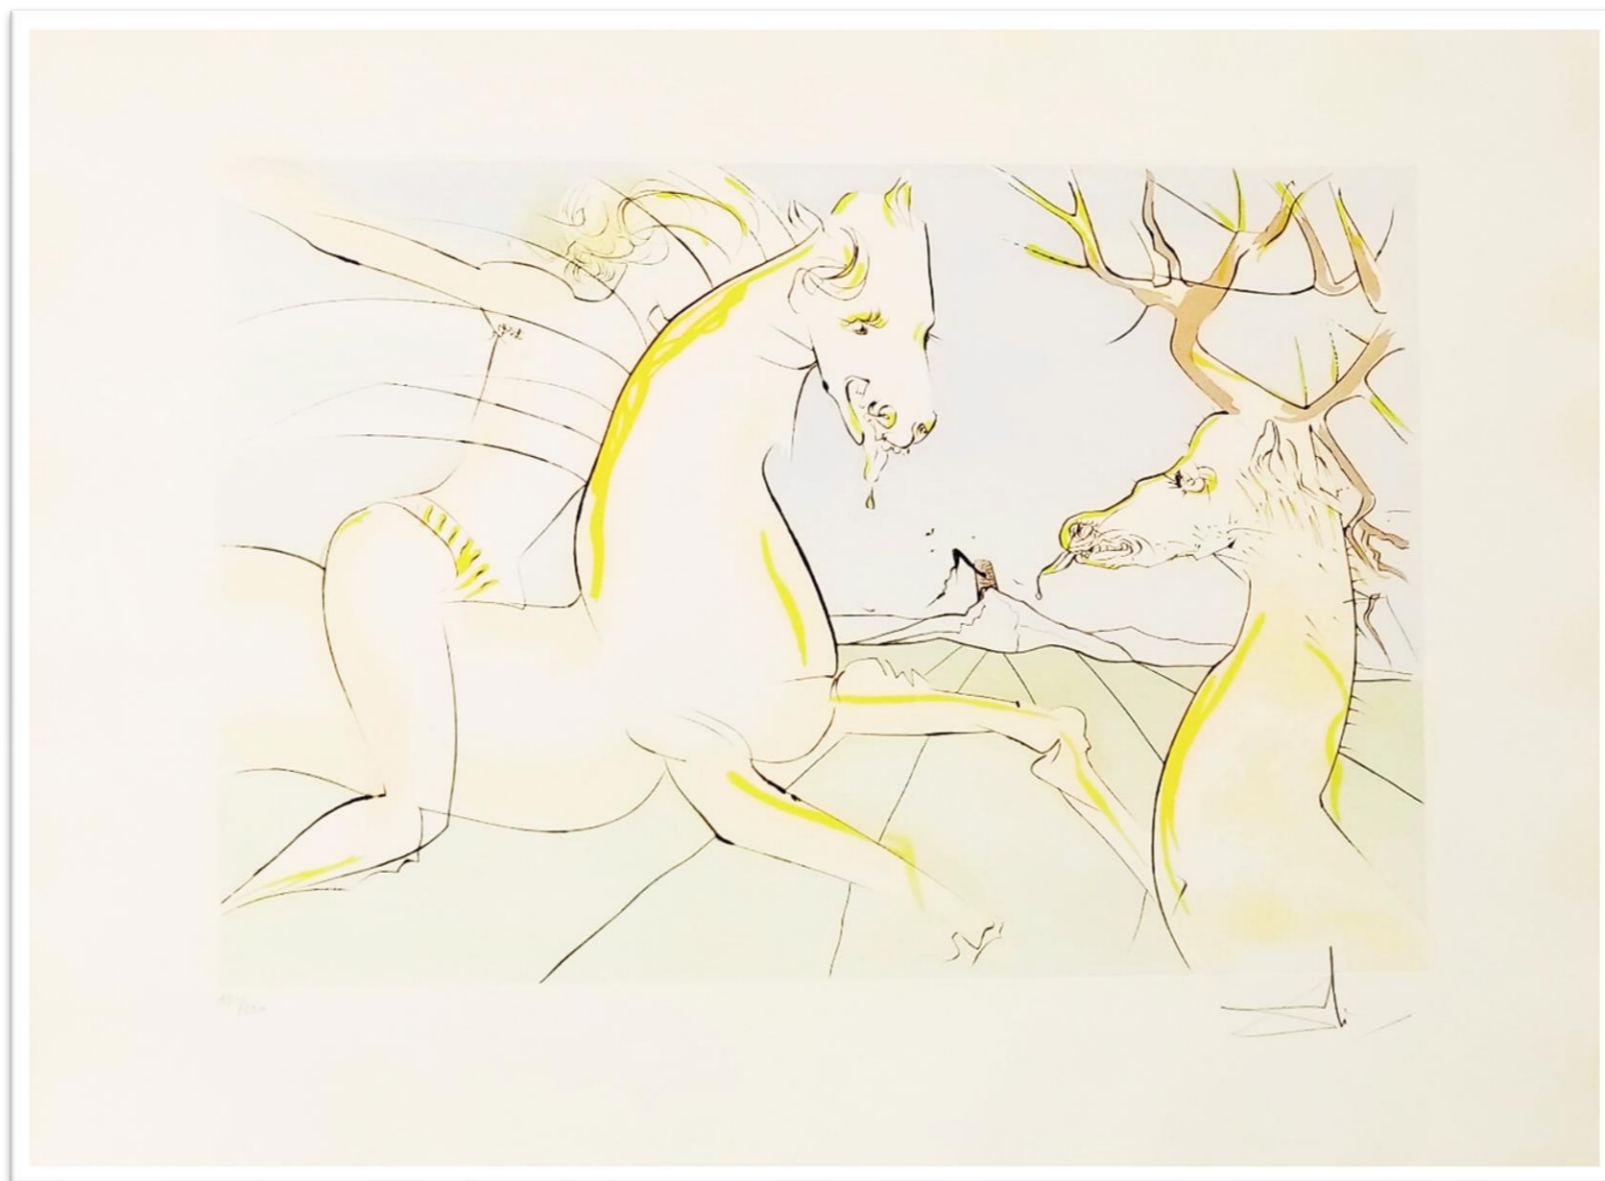

LE BESTIAIRE DE LA FONTAINE

Original engraving + added color

1974

The Official Catalog of The Graphic Works of Salvador Dali A. Field 74-1, p. 92-93

E- LE CAVALIER ET LE CERF

58 cm x 76 cm