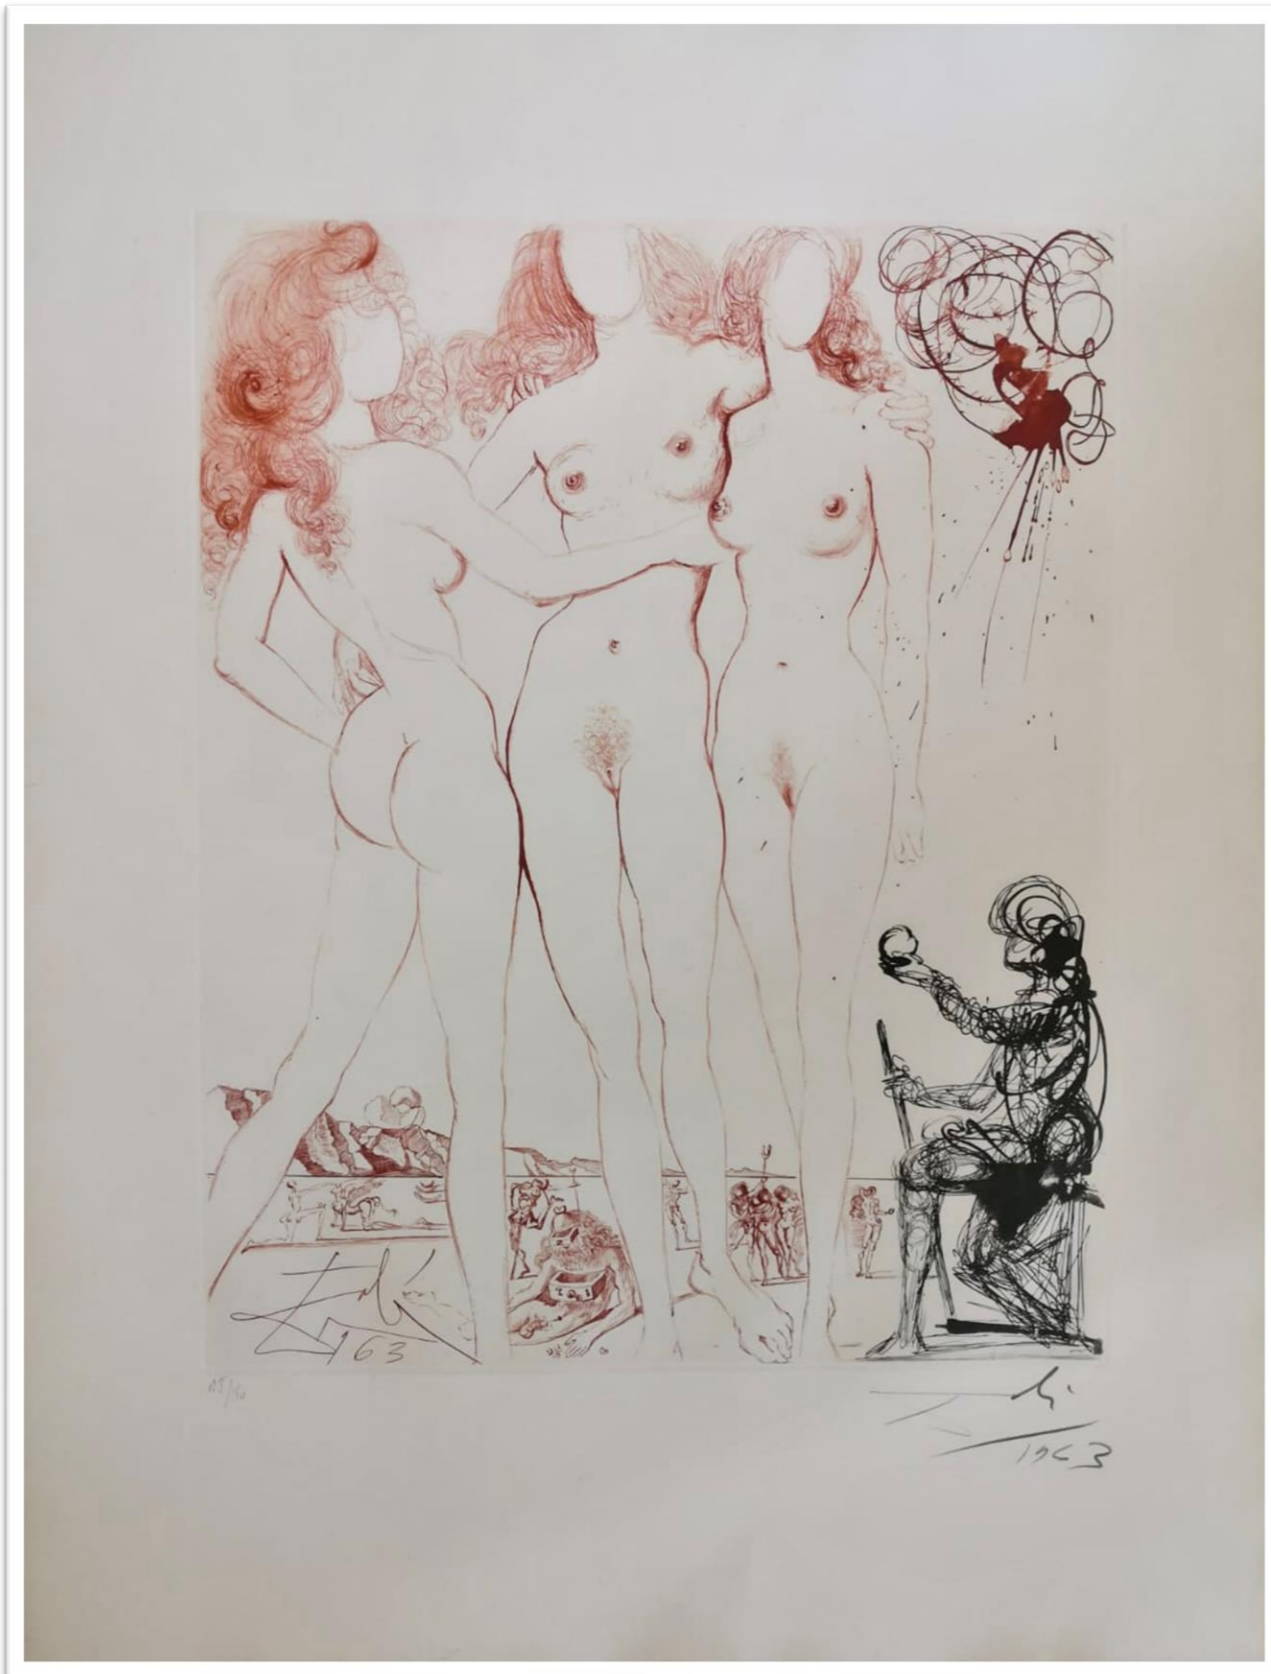

THE MYTHOLOGY

Original Etching + Engraving and aquatinte

1963

The Official Catalog of The Graphic Works of
Salvador Dali A. Field 63-3, p. 24-25

I - JUDGMENT OF PARIS
(LES TROIS GRÂCES)

76 cm x 56 cm