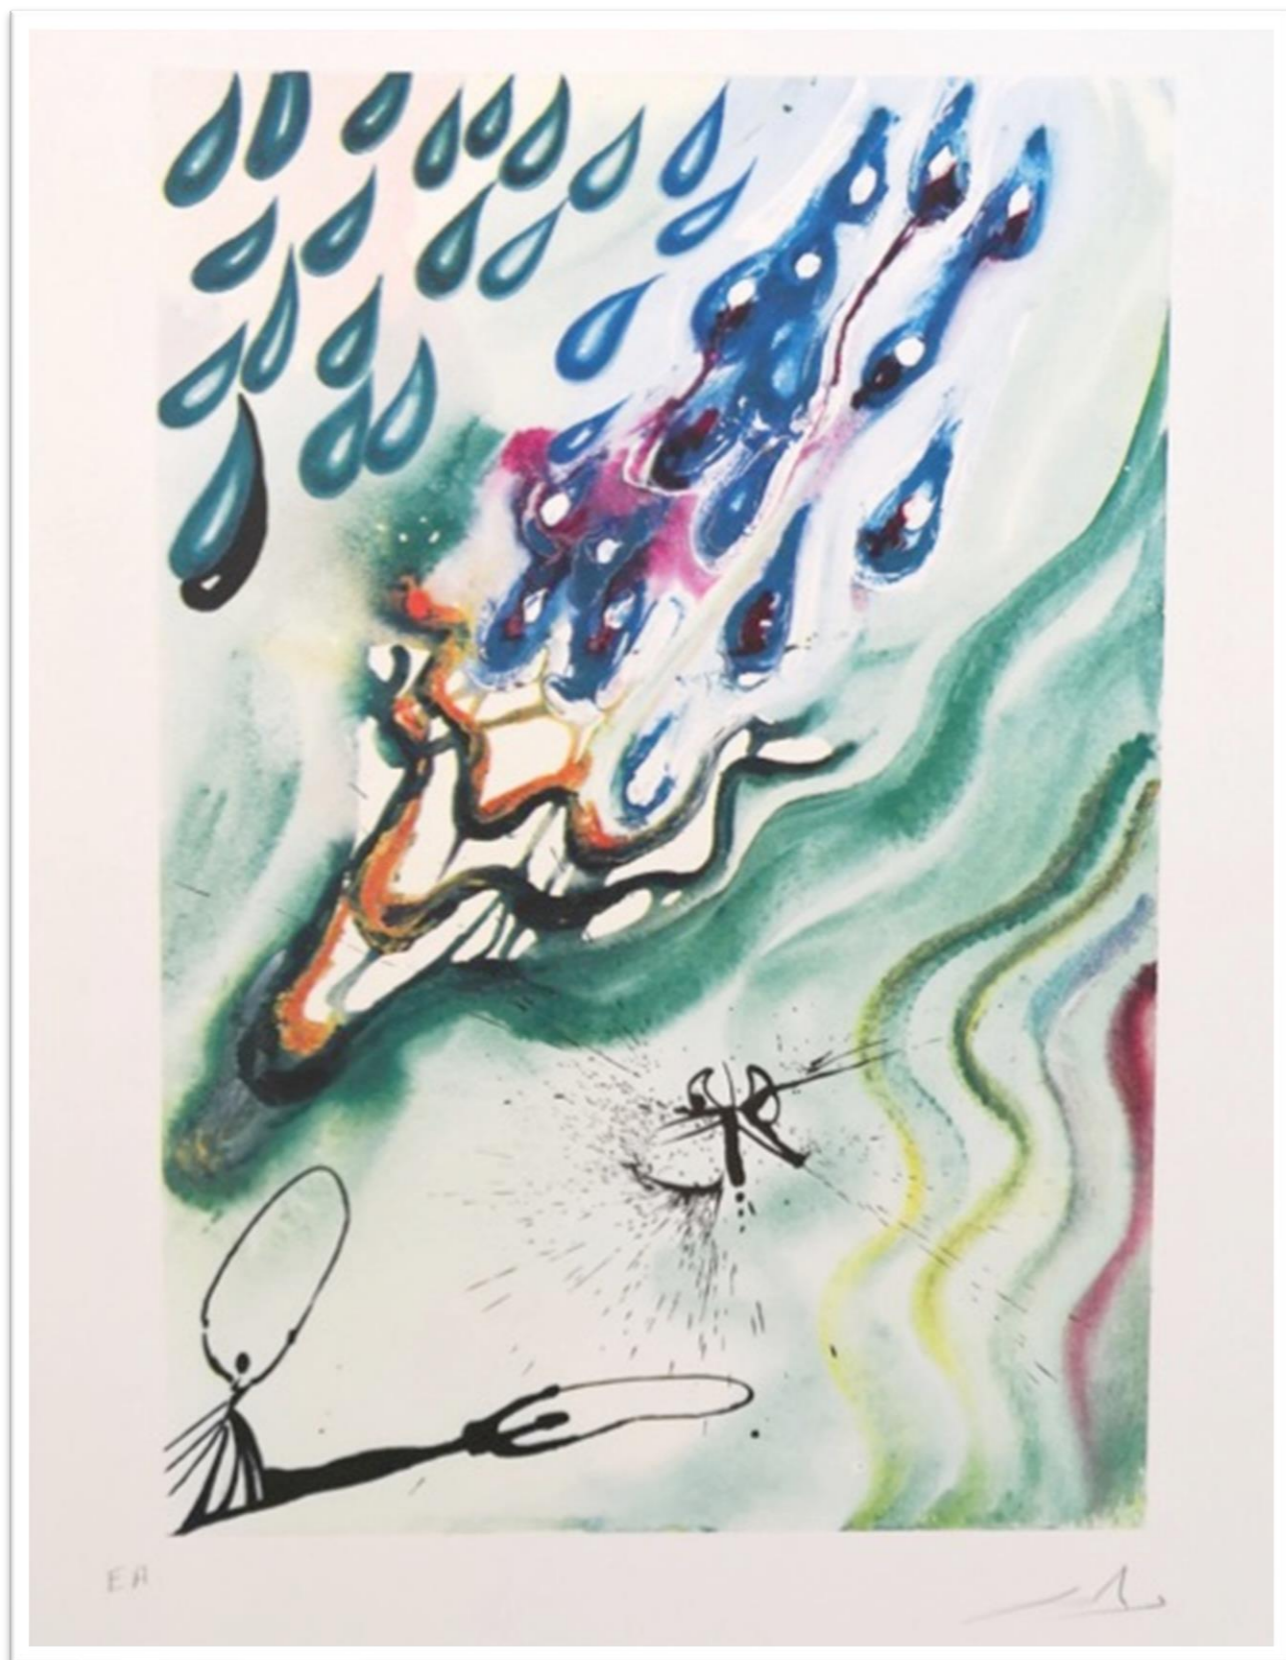

ALICE IN WONDERLAND

Heliogravure

1969

The Official Catalog of The Graphic Works of Salvador

Dali A. Field 69-5, p. 36-37

C- THE POOL OF TEARS
EA HAND SIGNED

57,5 cm x 44,5 cm