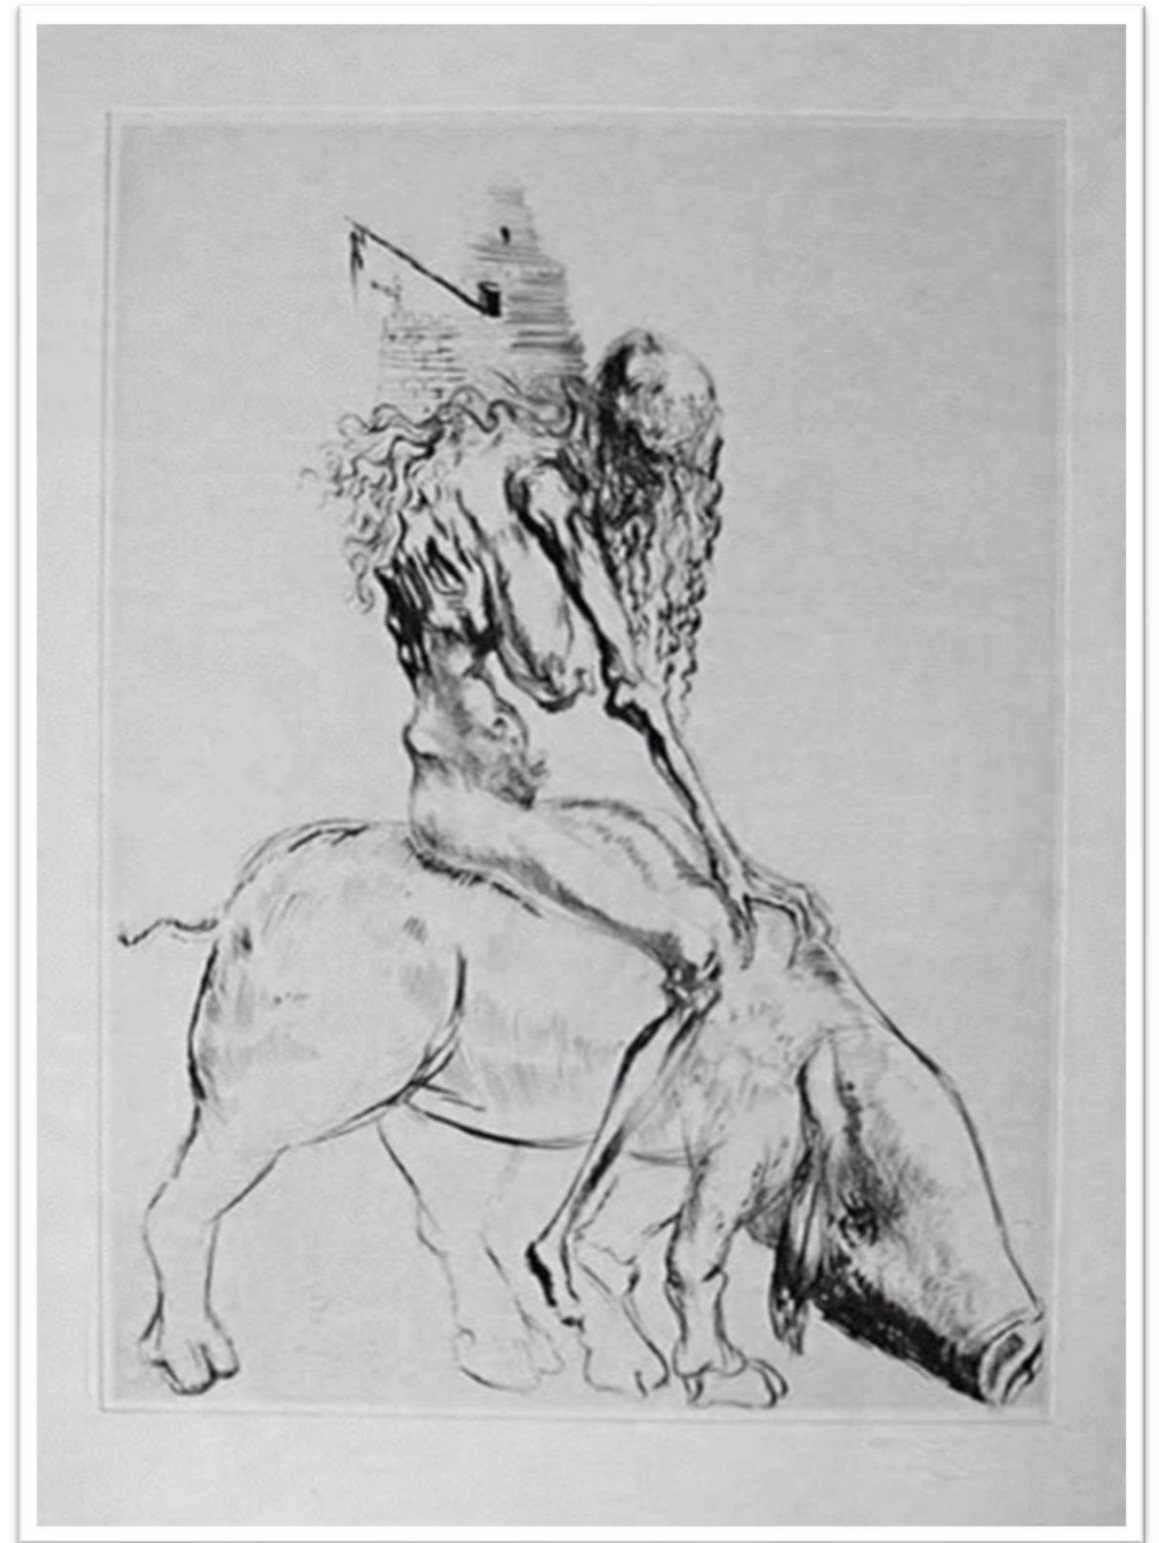

FAUST

Original Engraving

1969

The Official Catalog of The Graphic Works of Salvador

Dali A. Field 69-1, p. 50 -51

B-FEMME AU COCHON

39 cm x 29 cm