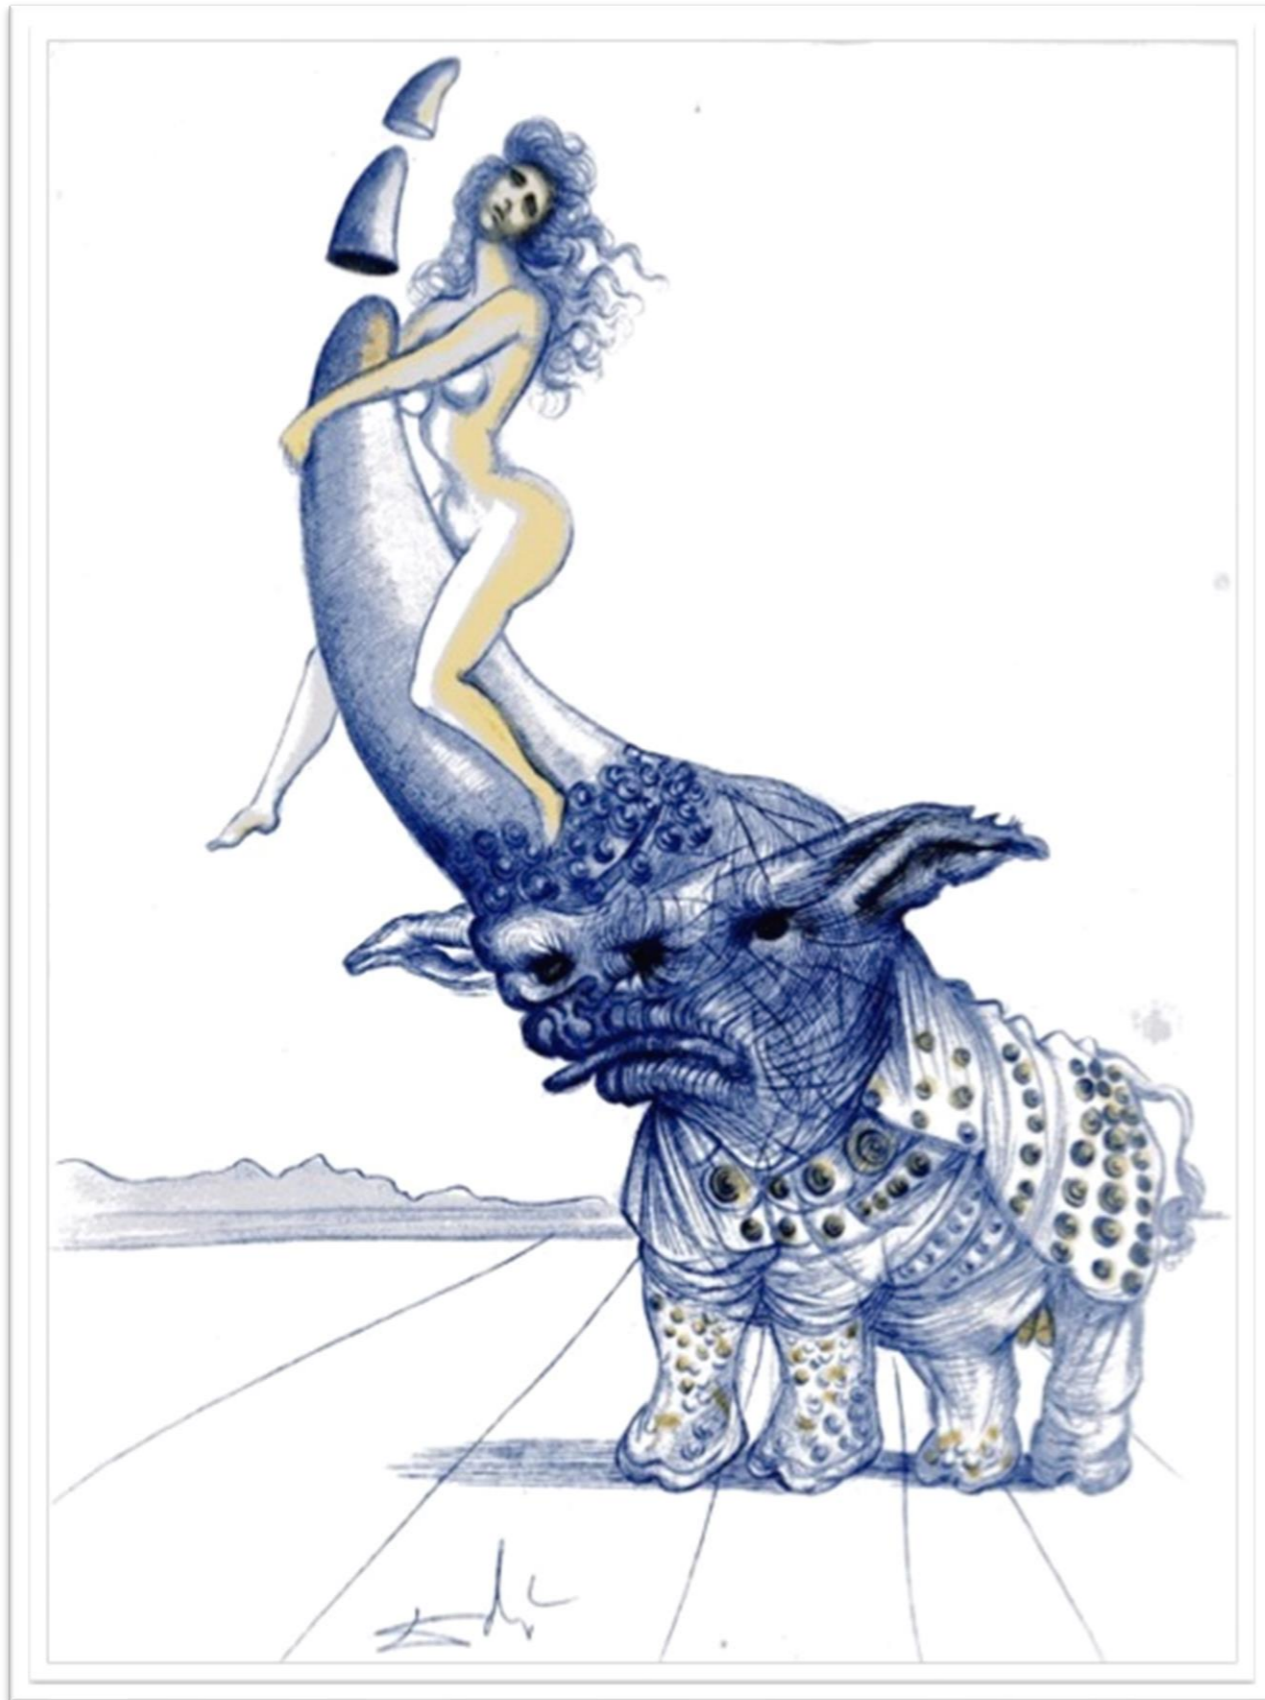

DALÍ ILLUSTRE CASANOVA

Original Engraving

1967

The Official Catalog of The Graphic Works of Salvador

Dali A. Field 67-4, p. 32 -33

*N-EN ATTENDANT LE CHOCOLAT -
GIRL ON RHINOCEROS HORN*

37.5 cm x 28.5 cm