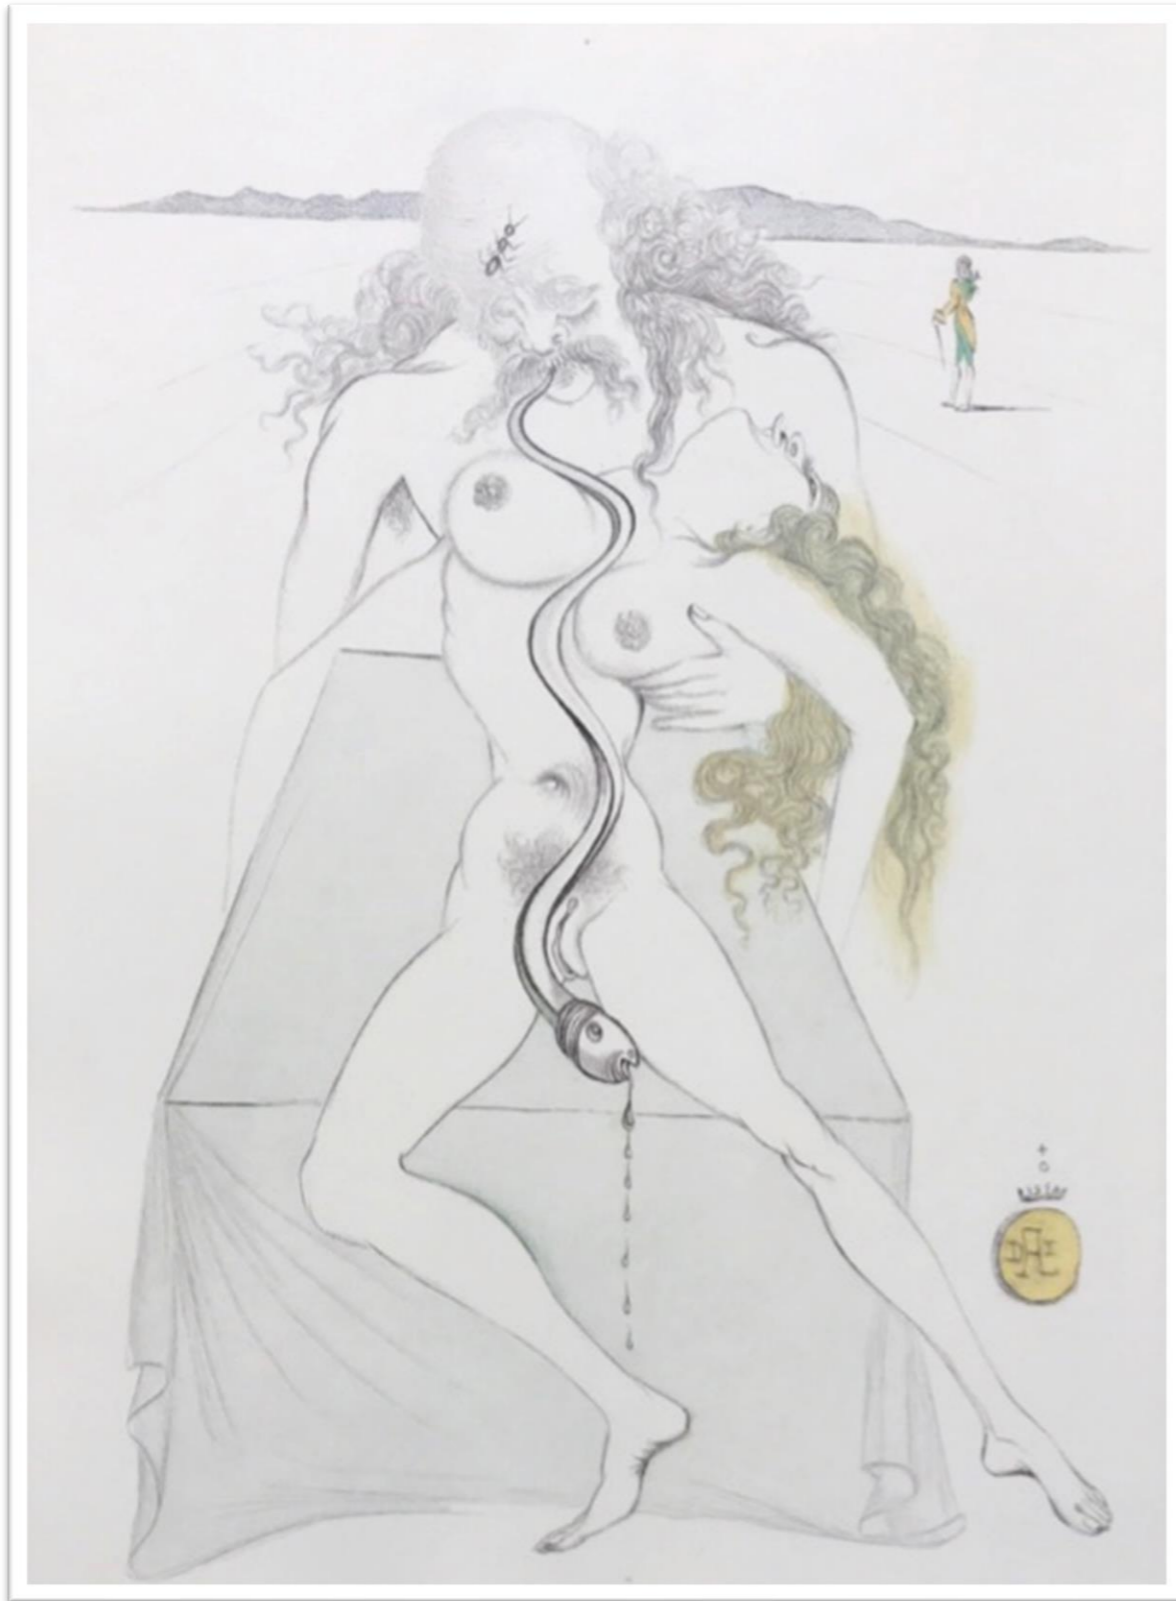

1967

The Official Catalog of The Graphic Works of
Salvador Dalí A. Field 67-4, p. 32-33

*B-SIX ŒUFS – ANTS, NAILS & FLIES ON
NUDE*

37.5 cm x 28.5 cm

DALÍ ILLUSTRÉ CASANOVA

Original Engraving
1967

The Official Catalog of The Graphic Works of
Salvador Dalí A. Field 67-4, p. 32-33