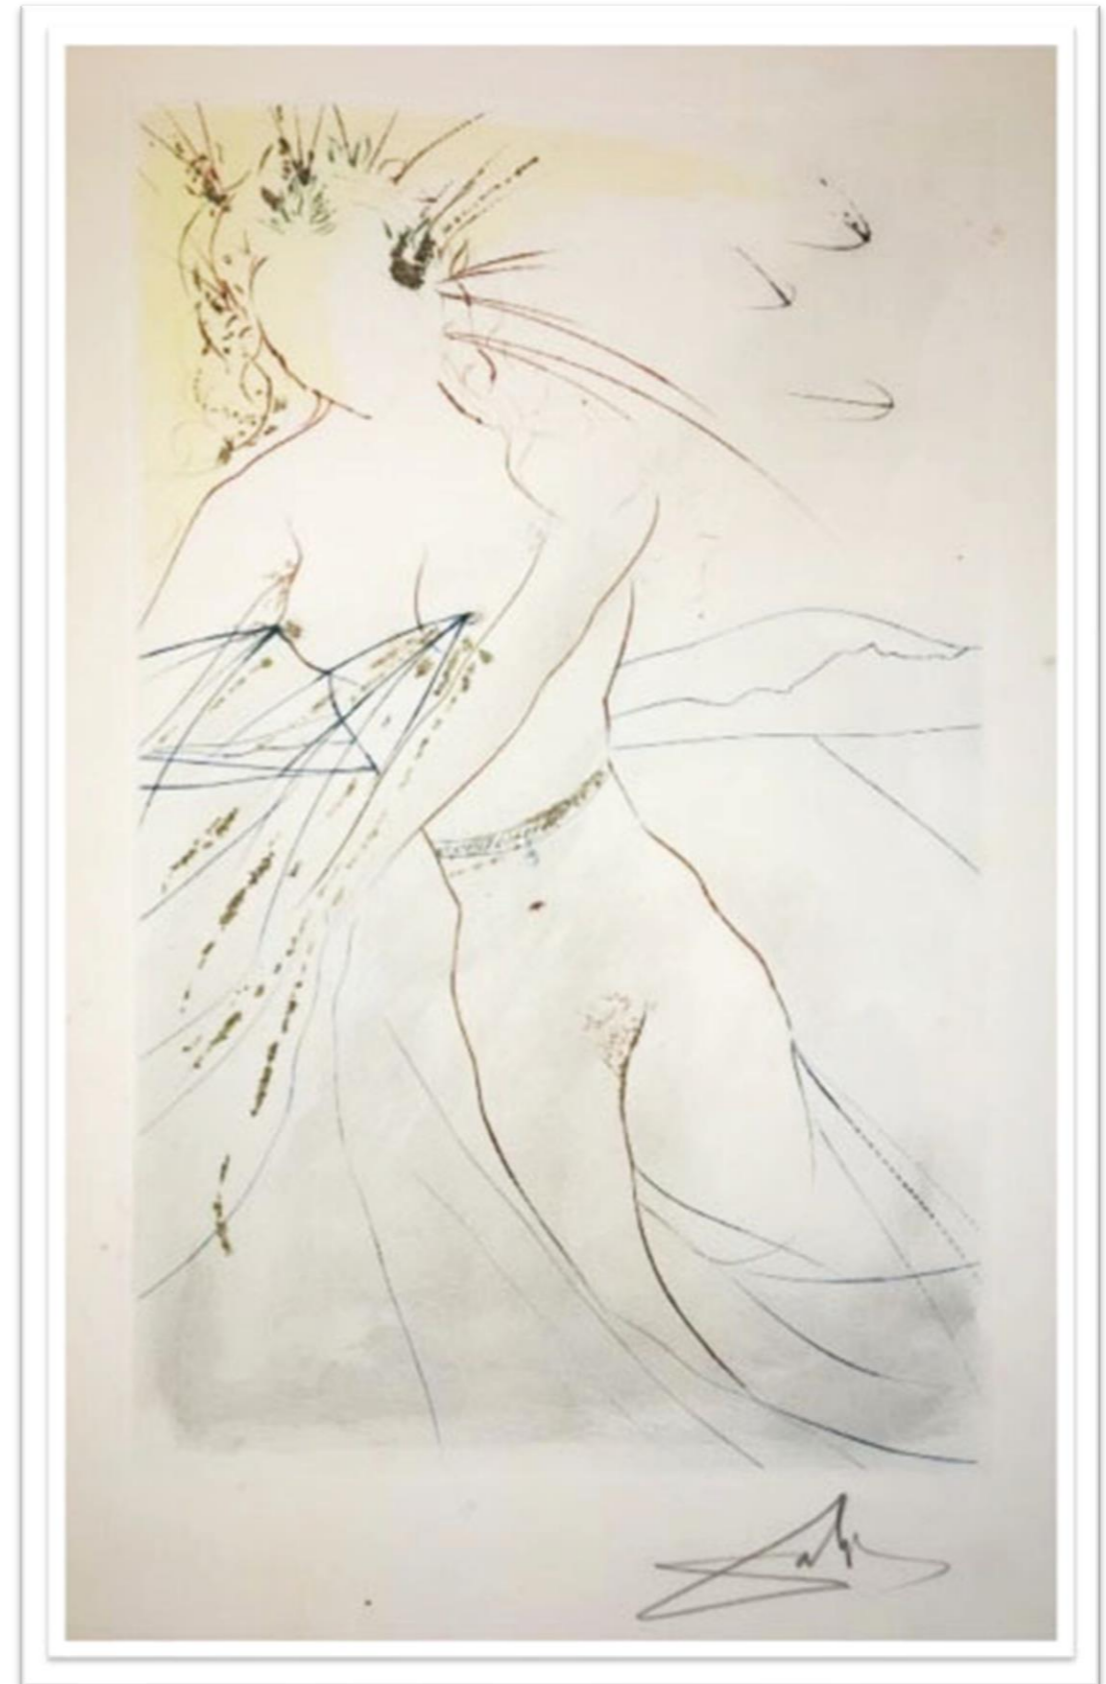

56 cm x 38 cm

SONG OF SONGS OF SOLOMON

Original etching + Color + Gold dust

1971

The Official Catalog of The Graphic Works of Salvador Dali

A. Field 71-17, p. 70-71

I-THOU ART ALL FAIR

56 cm x 38 cm