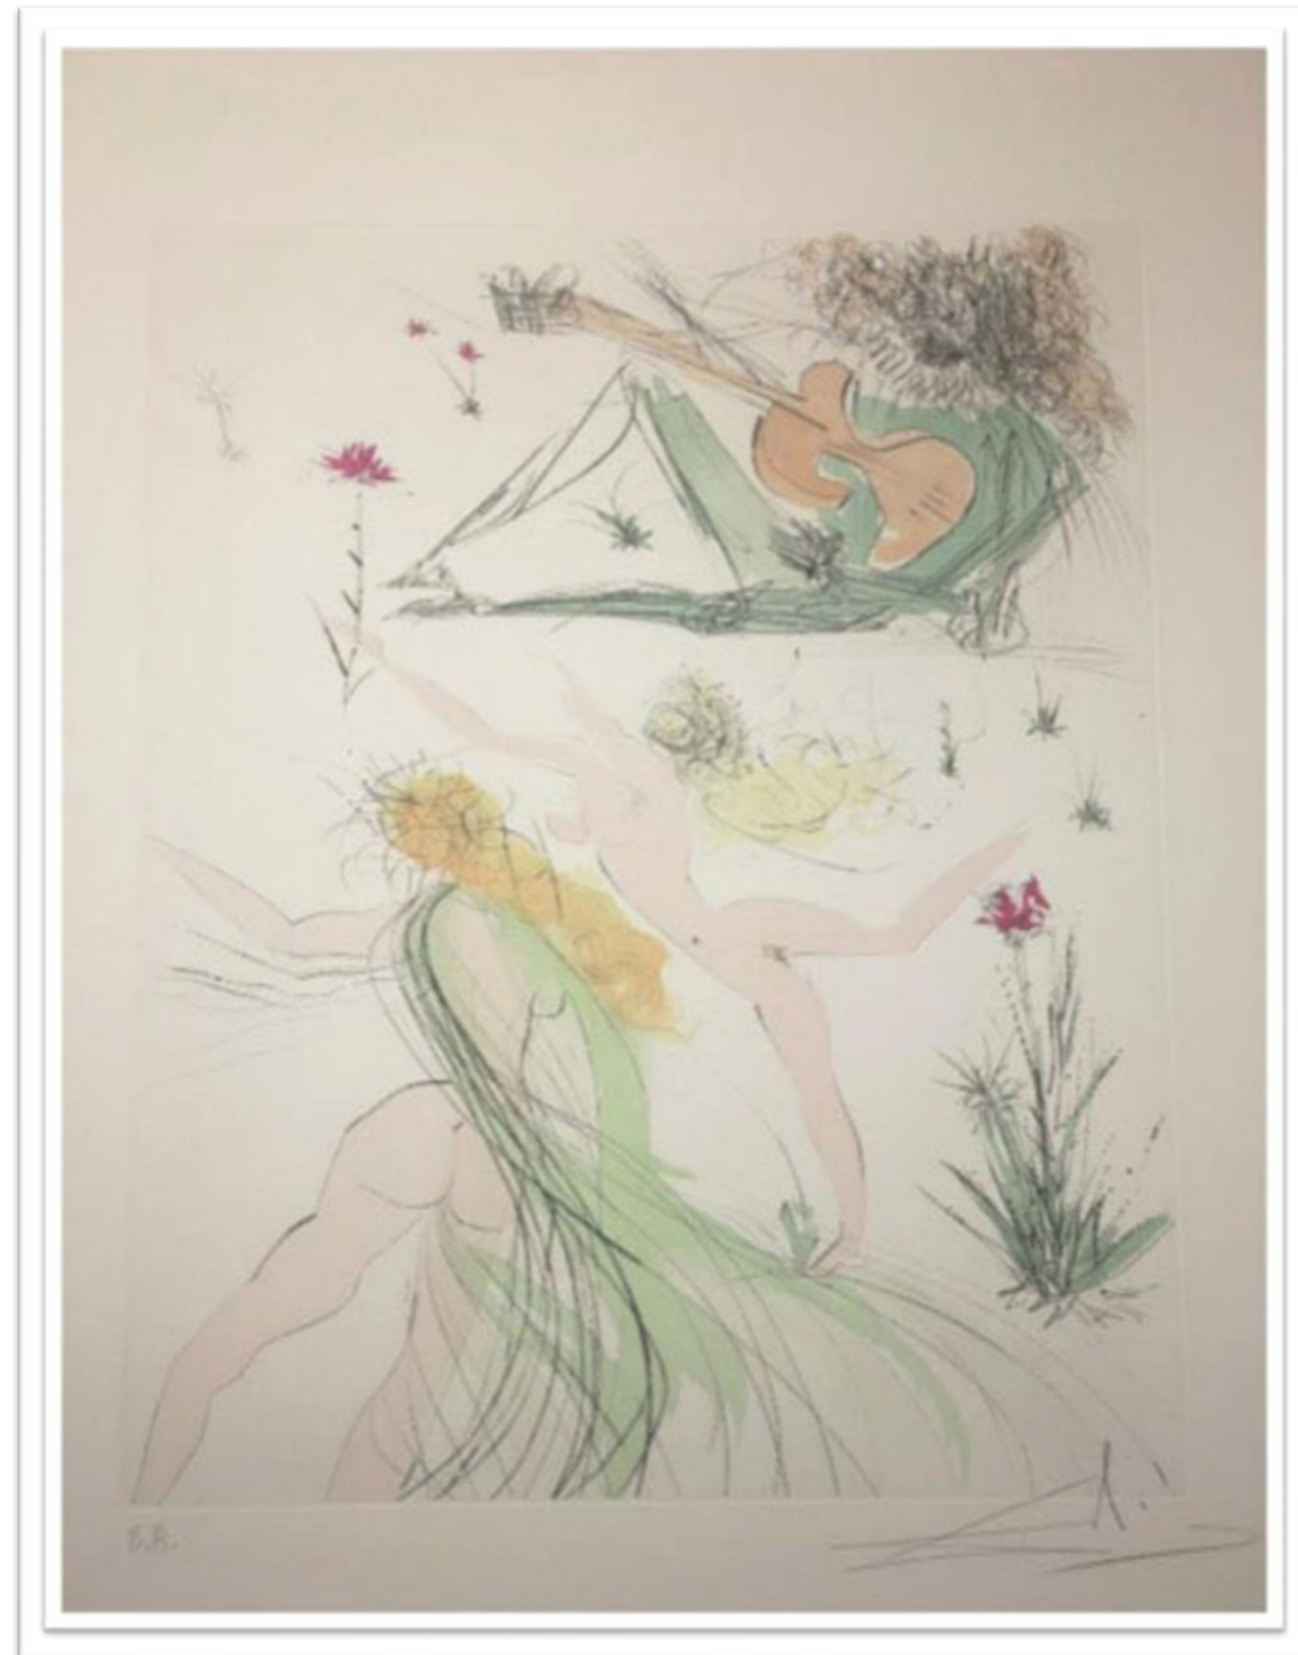

LA JOIE DE VIVRE

Original Engraving + Color

1971

The Official Catalog of The Graphic Works of Salvador
Dali A. Field 71-9, p. 68

LA JOIE DE VIVRE

65 cm x 50 cm

THE MARQUIS DE SADE

Lithograph