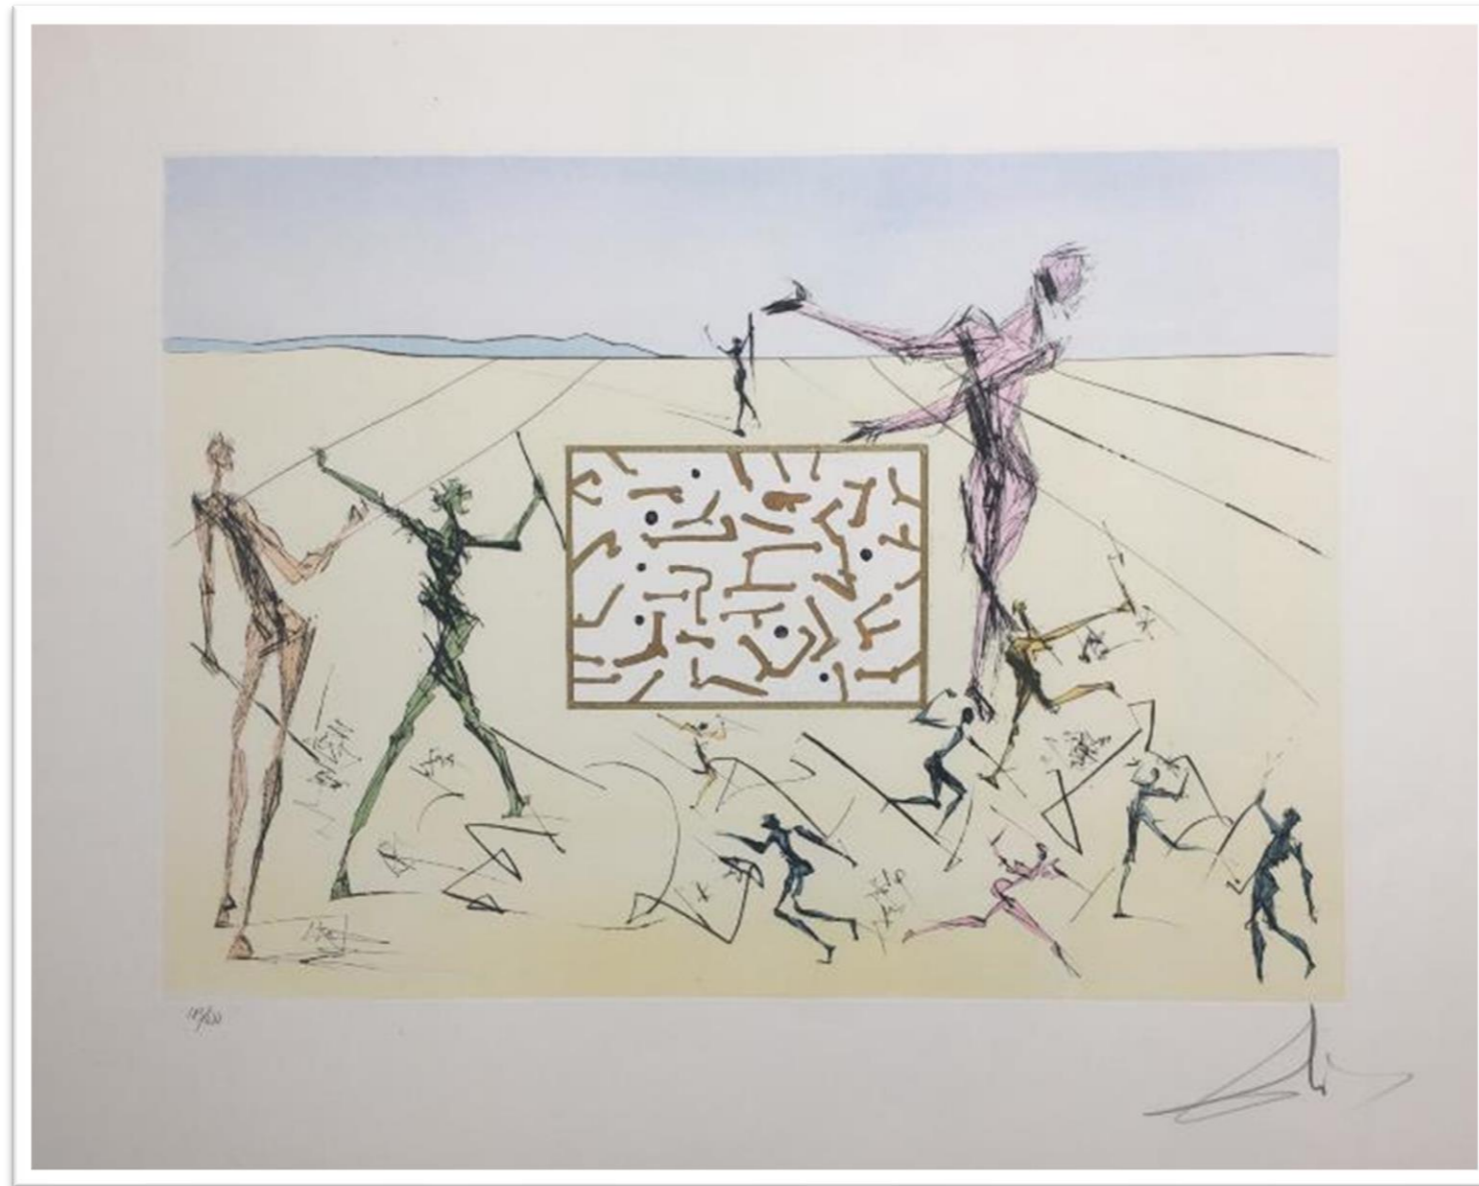

*C-LE CRACKING DU PÉTROLE
(CATALYTIC CRACKER)*

56 cm x 76 cm

HOMMAGE À LEONARDO DA VINCI

Original Engraving + Color

1975

The Official Catalog of The Graphic Works of Salvador Dali A. Field 75-8, p. 106-107