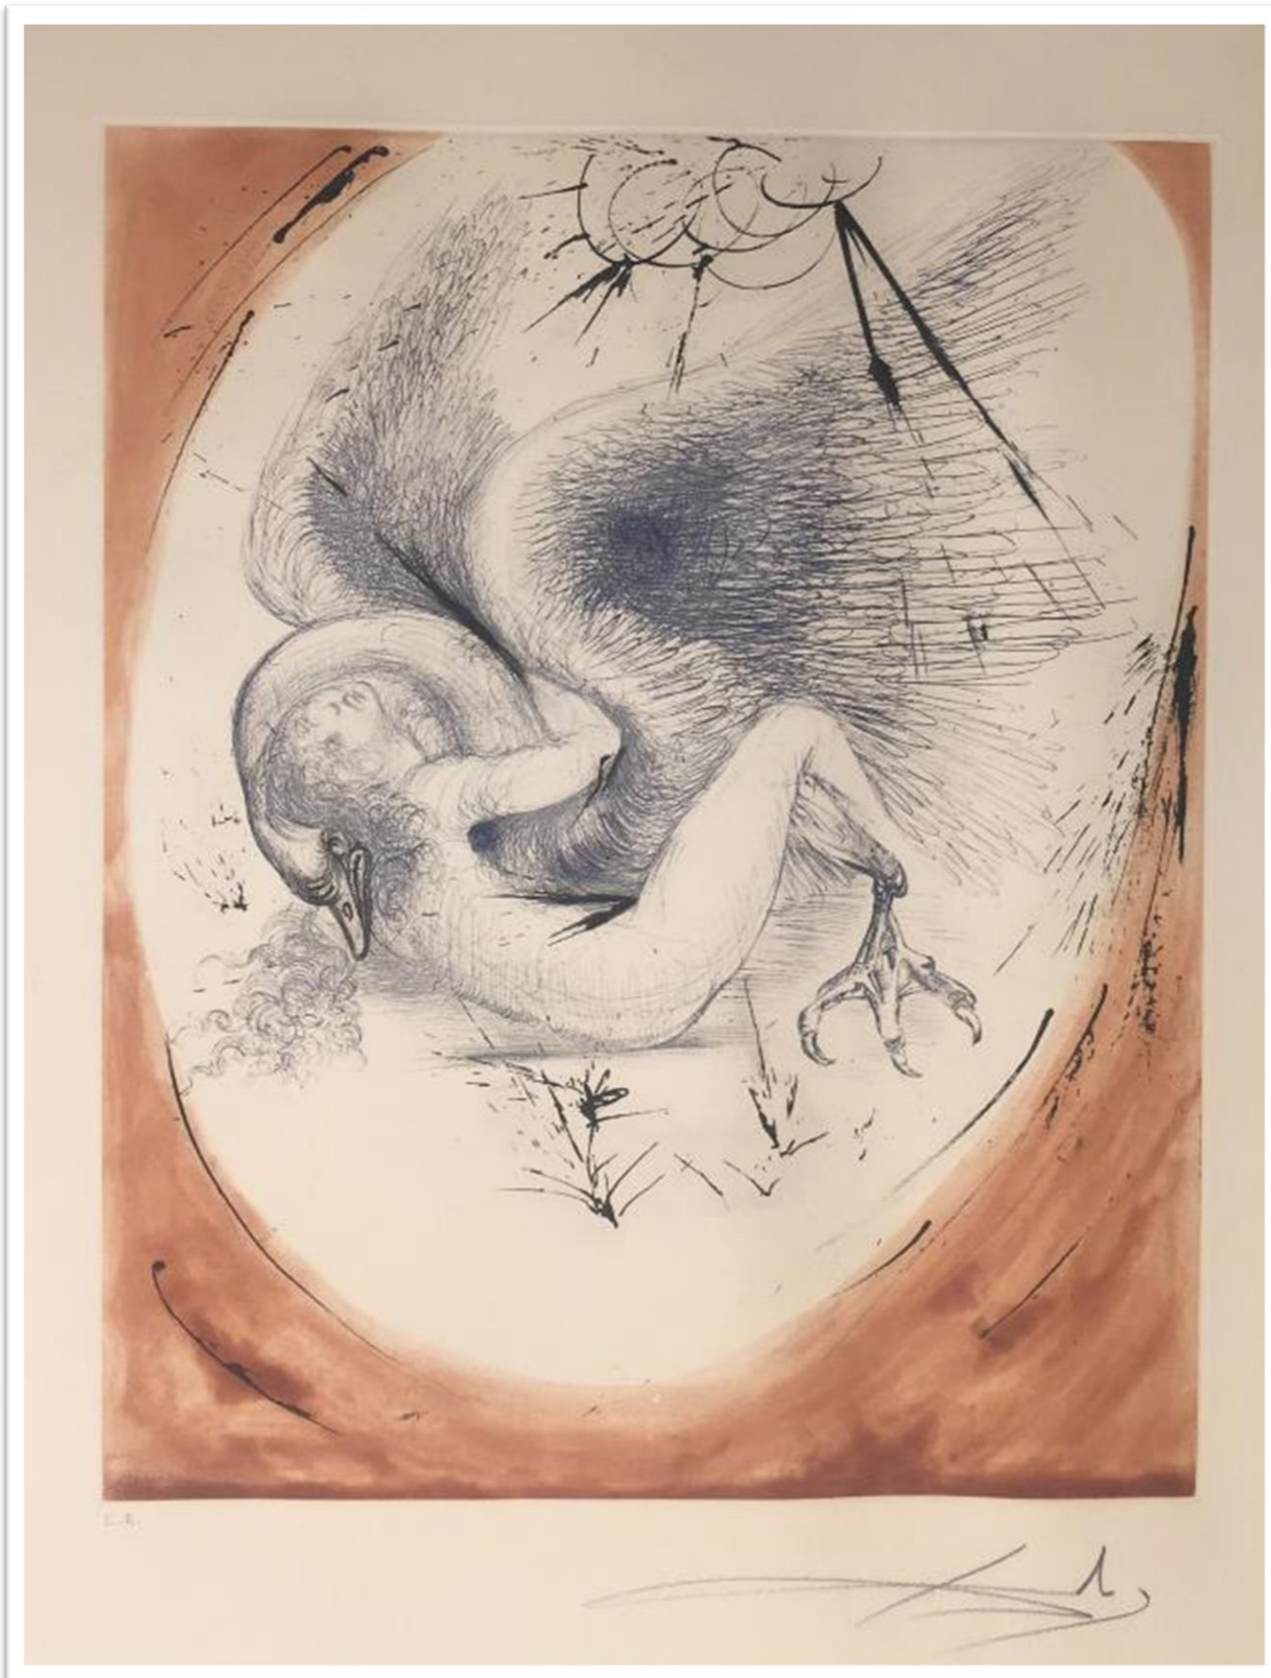

THE MYTHOLOGY

Original Etching + Engraving and aquatinte
1963

The Official Catalog of The Graphic Works of
Salvador Dali A. Field 63-3, p. 24-25

M-LEDA AND THE SWAN

76 cm x 56 cm